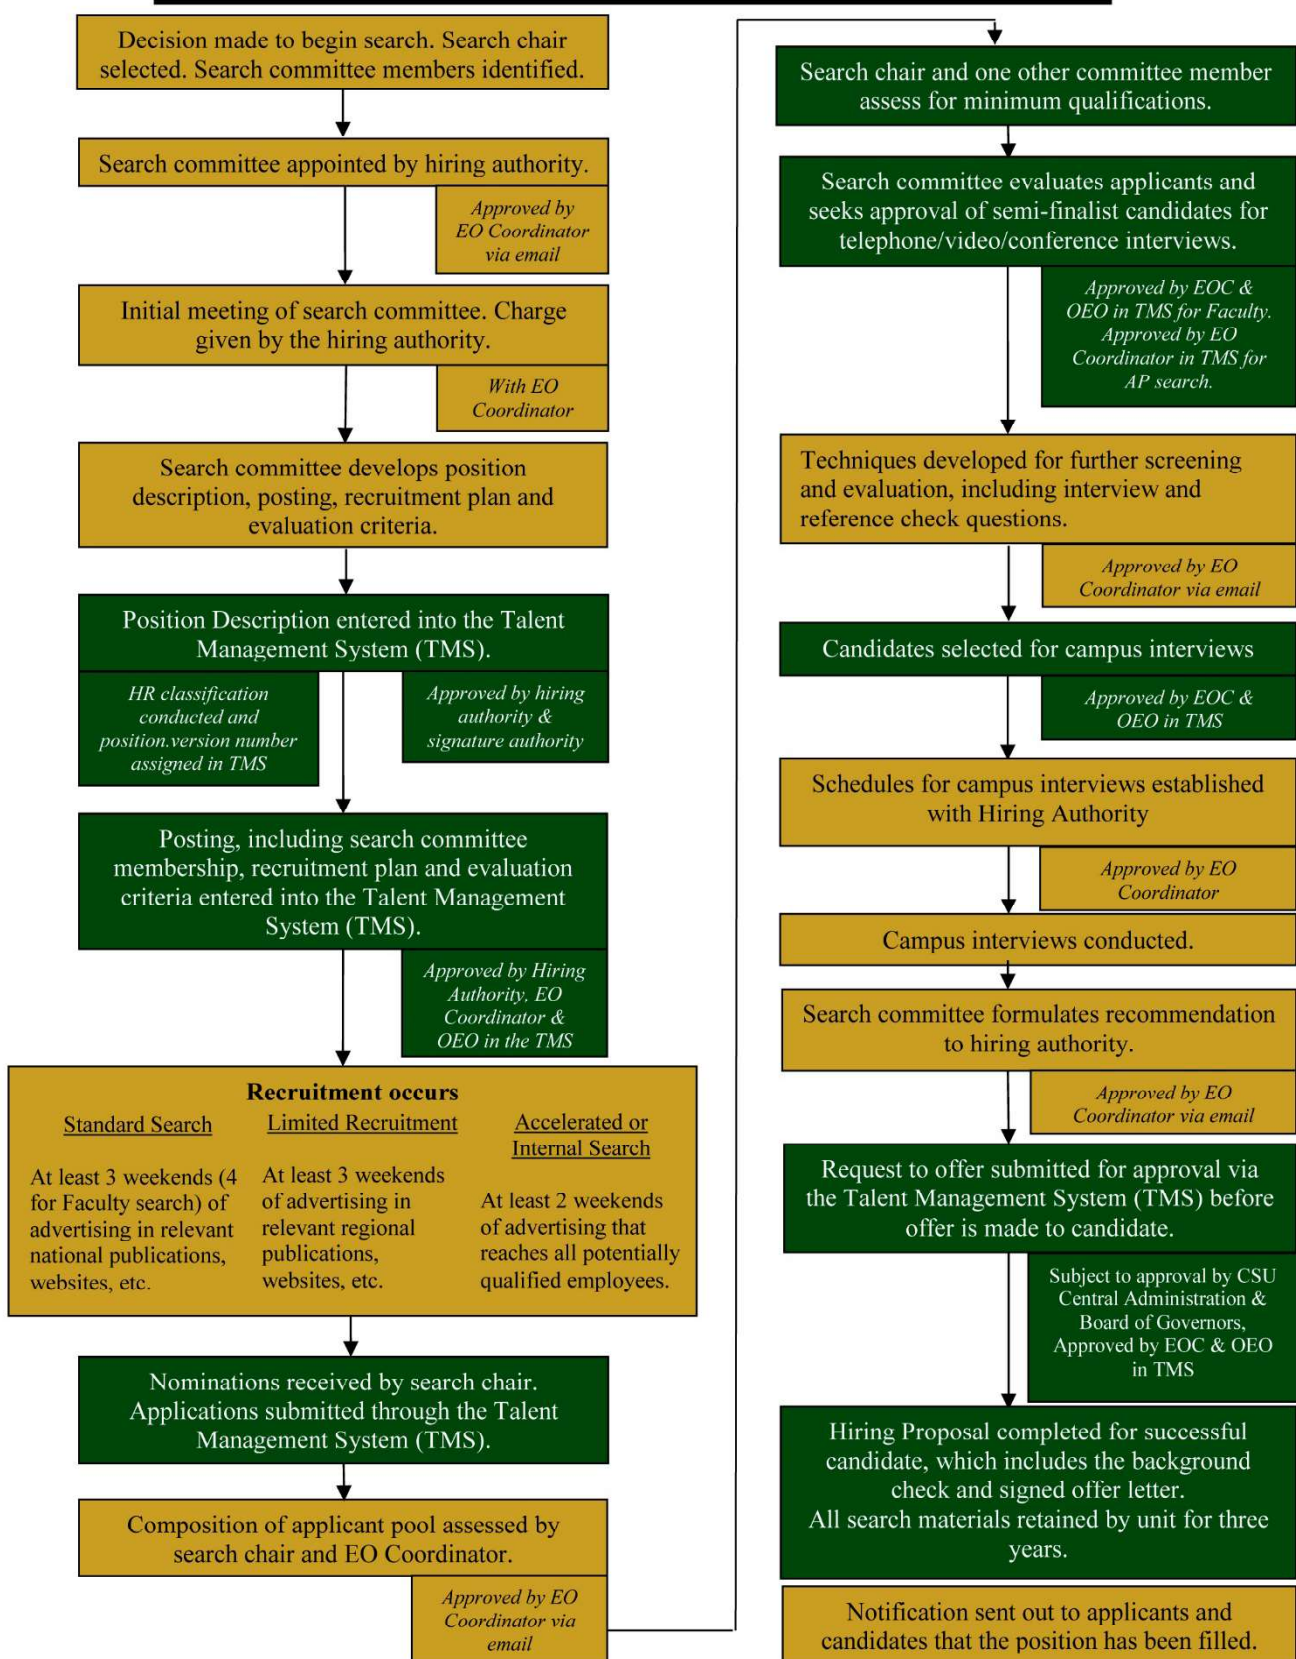

Overview of a Search

Green = Items to do in the CSU Talent Management System (TMS); **Gold** = Items to be accomplished outside of the TMS 05/16