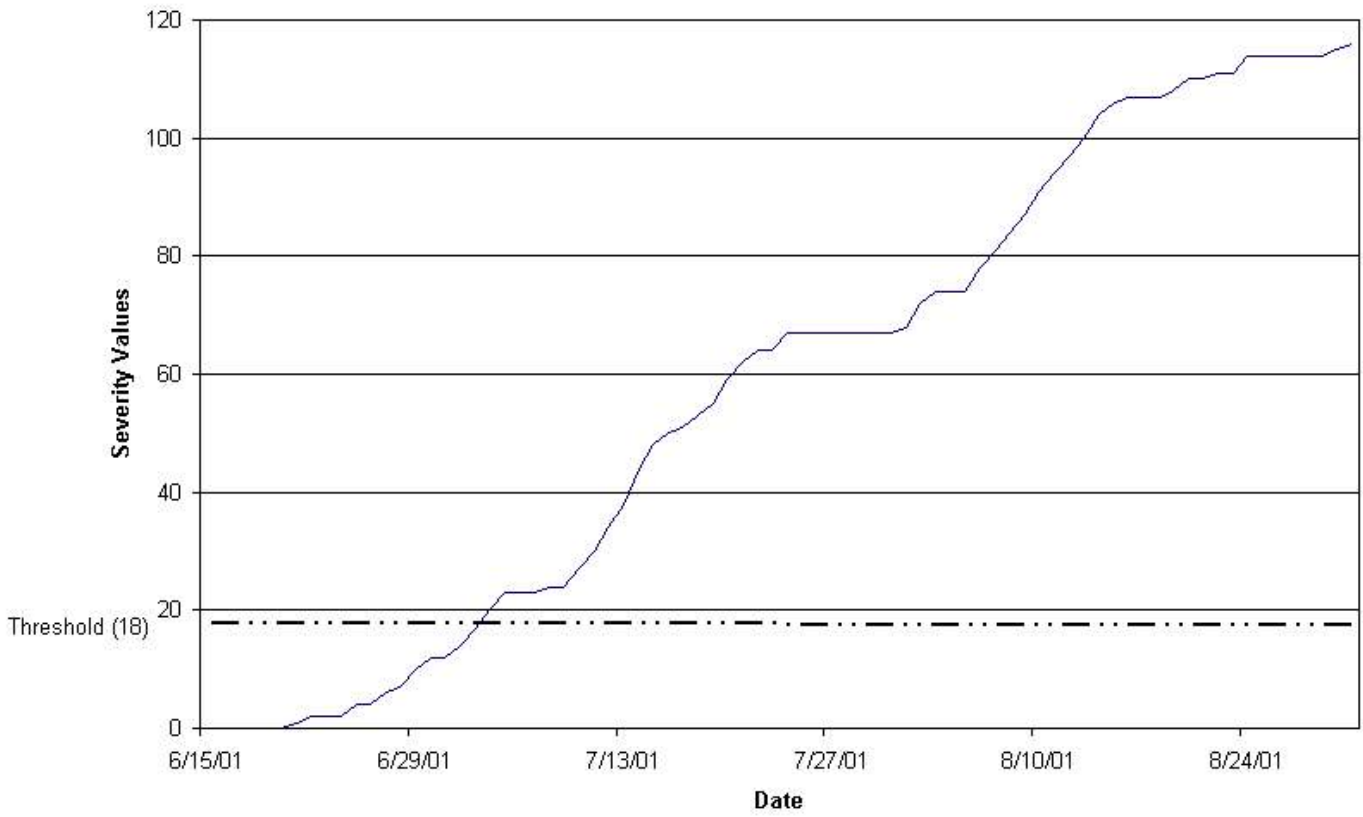

Potato Late Blight Severity Values - Wallin Model,  
San Luis Valley, Colorado, Sargent Site, 2001

Footnote:

-The Sargent weather station was set up on June 7.