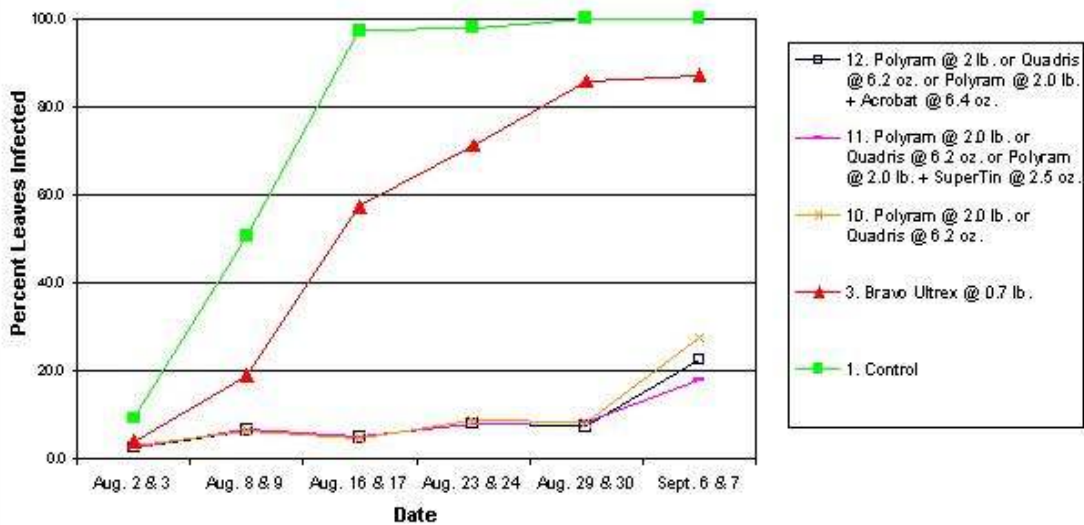

**Disease Progress Curve for Early Blight
2001 Fungicide Trial, Colorado State University
San Luis Valley Research Center, Center, CO**

**Disease Progress Curve for Early Blight
2001 Fungicide Trial, Colorado State University
San Luis Valley Research Center, Center, CO**

Disease Progress Curve for Early Blight
 2001 Fungicide Trial, Colorado State University
 San Luis Valley Research Center, Center, CO

Disease Progress Curve for Early Blight
 2001 Fungicide Trial, Colorado State University
 San Luis Valley Research Center, Center, CO