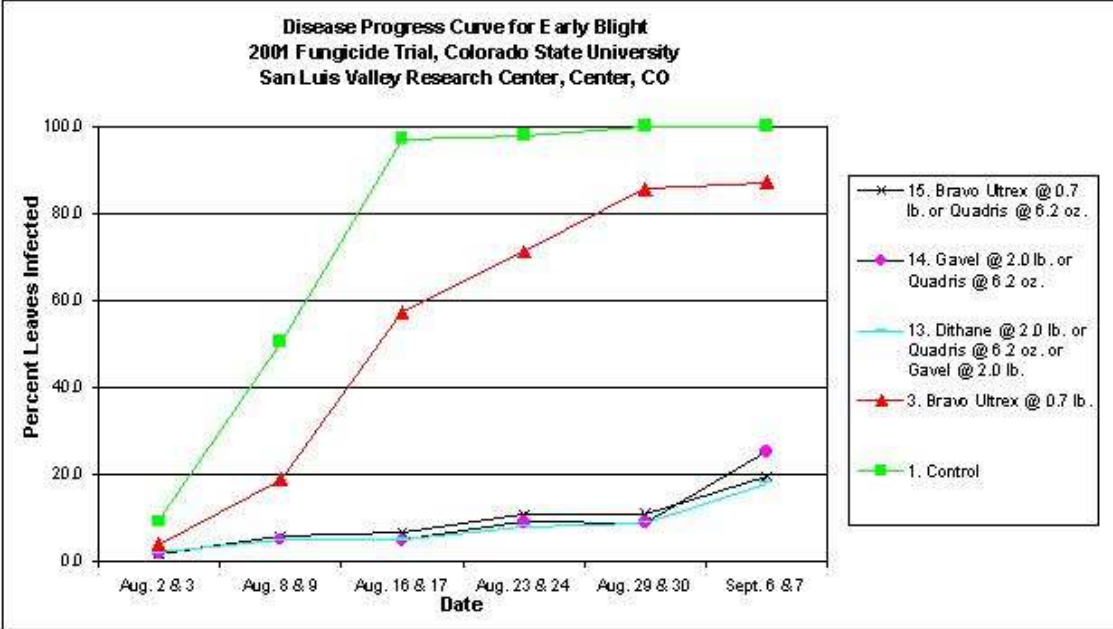

**Disease Progress Curve for Early Blight
2001 Fungicide Trial, Colorado State University
San Luis Valley Research Center, Center, CO**

**Disease Progress Curve for Early Blight
2001 Fungicide Trial, Colorado State University
San Luis Valley Research Center, Center, CO**

Disease Progress Curve for Early Blight
 2001 Fungicide Trial, Colorado State University
 San Luis Valley Research Center, Center, CO

Disease Progress Curve for Early Blight
 2001 Fungicide Trial, Colorado State University
 San Luis Valley Research Center, Center, CO

Disease Progress Curve for Early Blight
2001 Fungicide Trial, Colorado State University
San Luis Valley Research Center, Center, CO