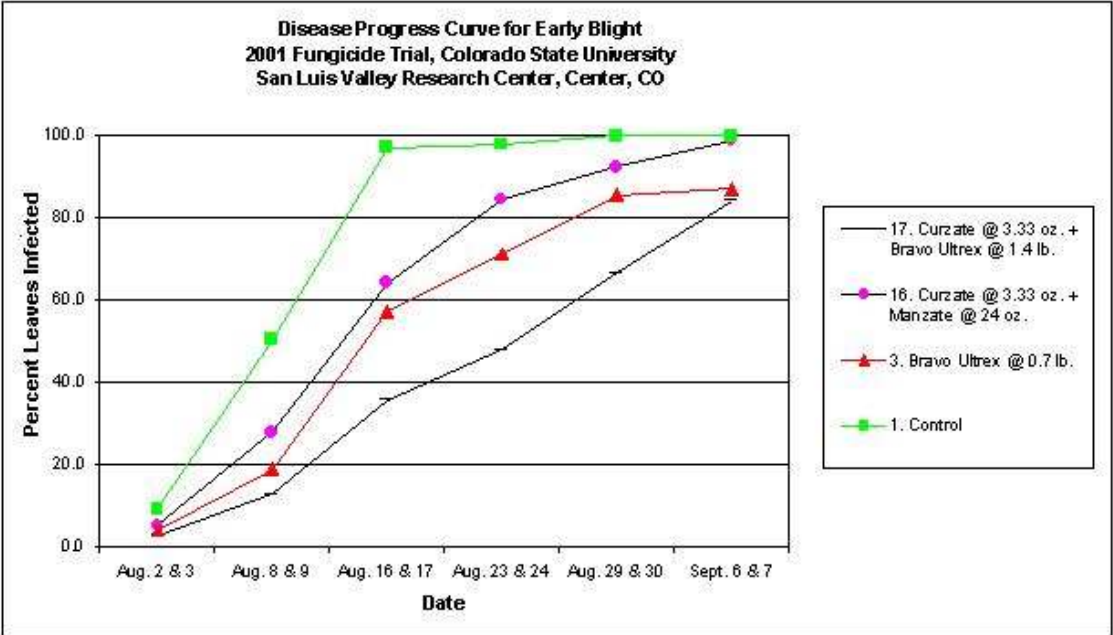

**Disease Progress Curve for Early Blight
2001 Fungicide Trial, Colorado State University
San Luis Valley Research Center, Center, CO**

**Disease Progress Curve for Early Blight
2001 Fungicide Trial, Colorado State University
San Luis Valley Research Center, Center, CO**

Disease Progress Curve for Early Blight
 2001 Fungicide Trial, Colorado State University
 San Luis Valley Research Center, Center, CO

Disease Progress Curve for Early Blight
 2001 Fungicide Trial, Colorado State University
 San Luis Valley Research Center, Center, CO

Disease Progress Curve for Early Blight
2001 Fungicide Trial, Colorado State University
San Luis Valley Research Center, Center, CO