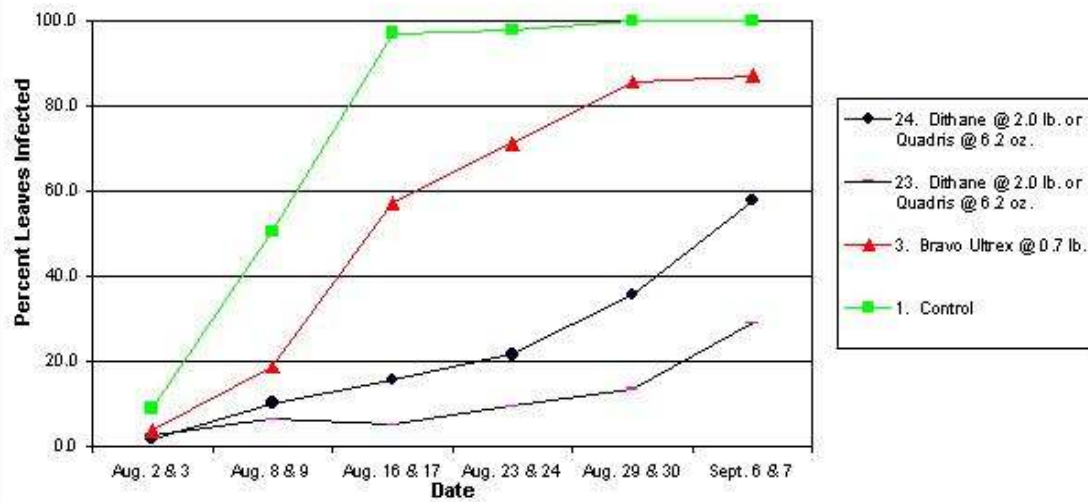

**Disease Progress Curve for Early Blight
2001 Fungicide Trial, Colorado State University
San Luis Valley Research Center, Center, CO**

**Disease Progress Curve for Early Blight
2001 Fungicide Trial, Colorado State University
San Luis Valley Research Center, Center, CO**

Disease Progress Curve for Early Blight
 2001 Fungicide Trial, Colorado State University
 San Luis Valley Research Center, Center, CO

Disease Progress Curve for Early Blight
 2001 Fungicide Trial, Colorado State University
 San Luis Valley Research Center, Center, CO