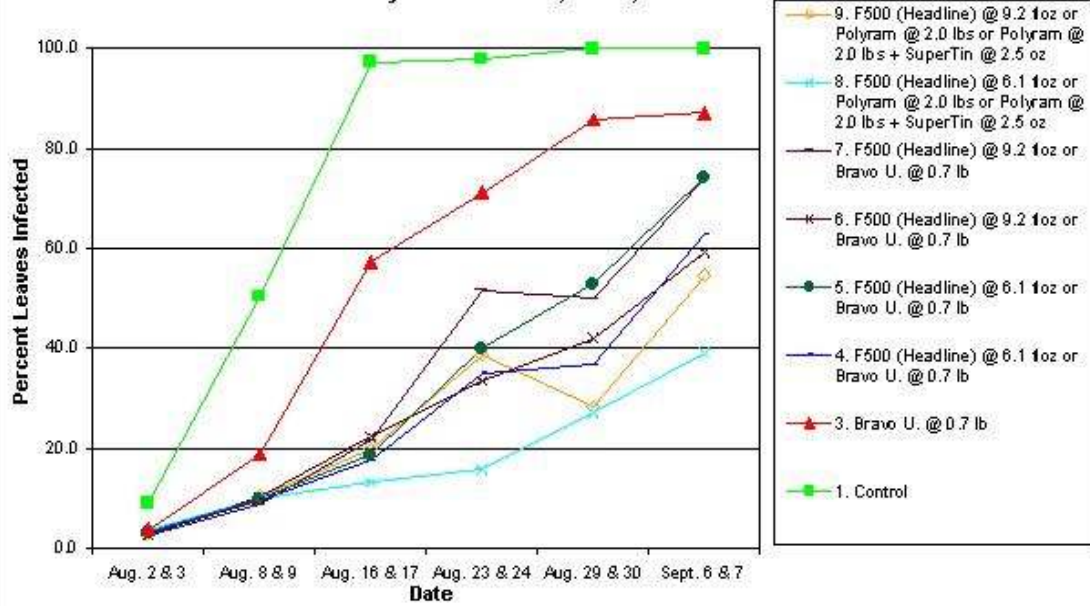

**Disease Progress Curve for Early Blight
2001 Fungicide Trial, Colorado State University
San Luis Valley Research Center, Center, CO**

**Disease Progress Curve for Early Blight
2001 Fungicide Trial, Colorado State University
San Luis Valley Research Center, Center, CO**

Disease Progress Curve for Early Blight
 2001 Fungicide Trial, Colorado State University
 San Luis Valley Research Center, Center, CO

Disease Progress Curve for Early Blight
 2001 Fungicide Trial, Colorado State University
 San Luis Valley Research Center, Center, CO