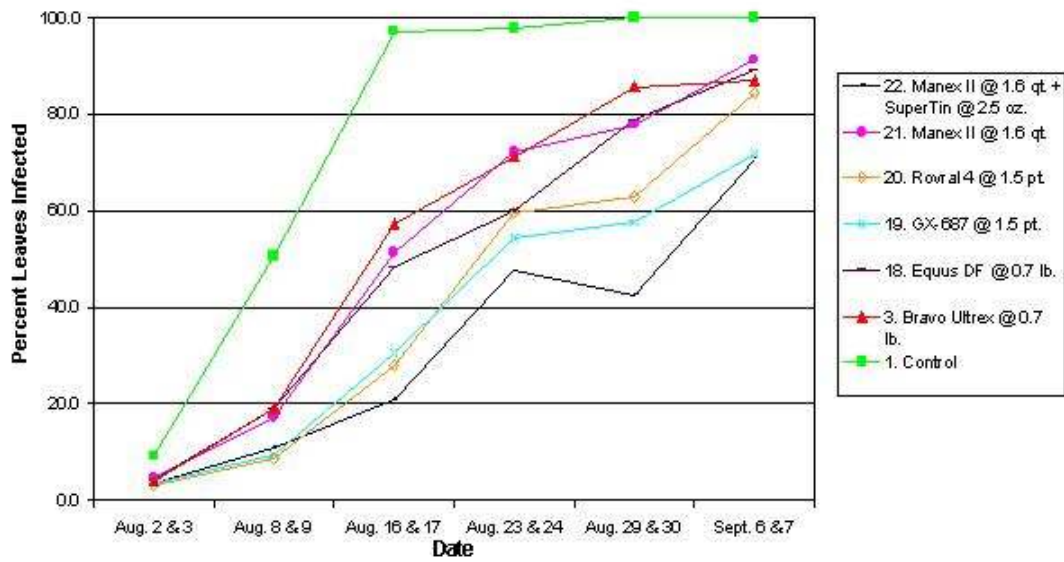

**Disease Progress Curve for Early Blight
2001 Fungicide Trial, Colorado State University
San Luis Valley Research Center, Center, CO**

**Disease Progress Curve for Early Blight
2001 Fungicide Trial, Colorado State University
San Luis Valley Research Center, Center, CO**

Disease Progress Curve for Early Blight
 2001 Fungicide Trial, Colorado State University
 San Luis Valley Research Center, Center, CO

Disease Progress Curve for Early Blight
 2001 Fungicide Trial, Colorado State University
 San Luis Valley Research Center, Center, CO