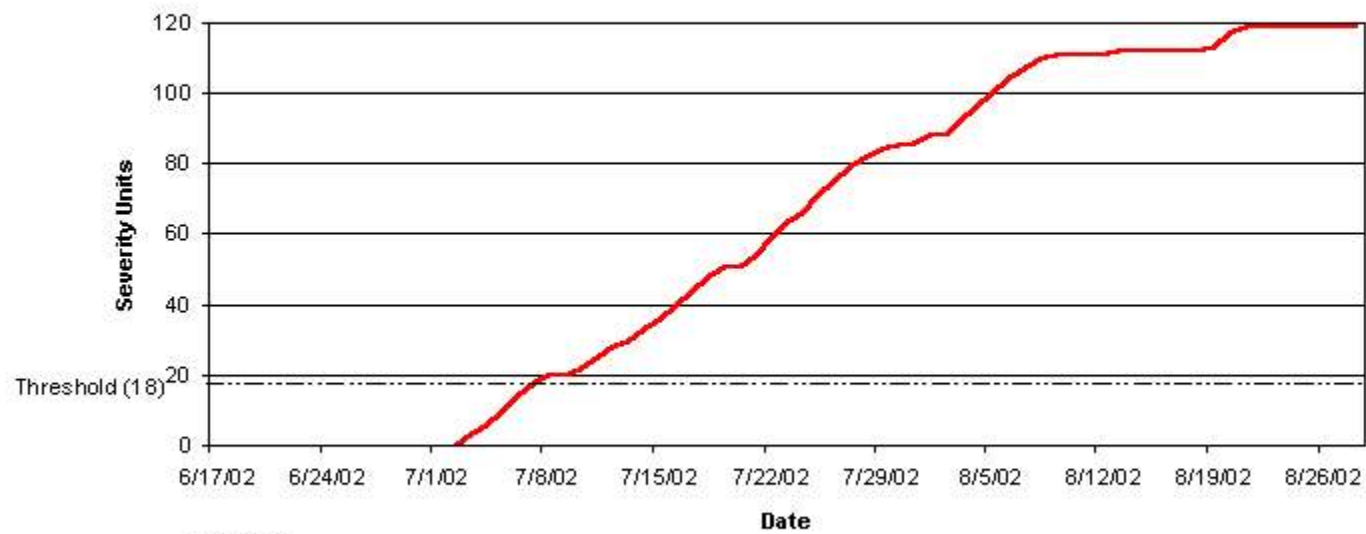

Potato Late Blight Severity Values - Wallin Model,
San Luis Valley, Colorado, Sargent Site, 2002

Footnote:

-The Sargent weather station was set up on July 2.