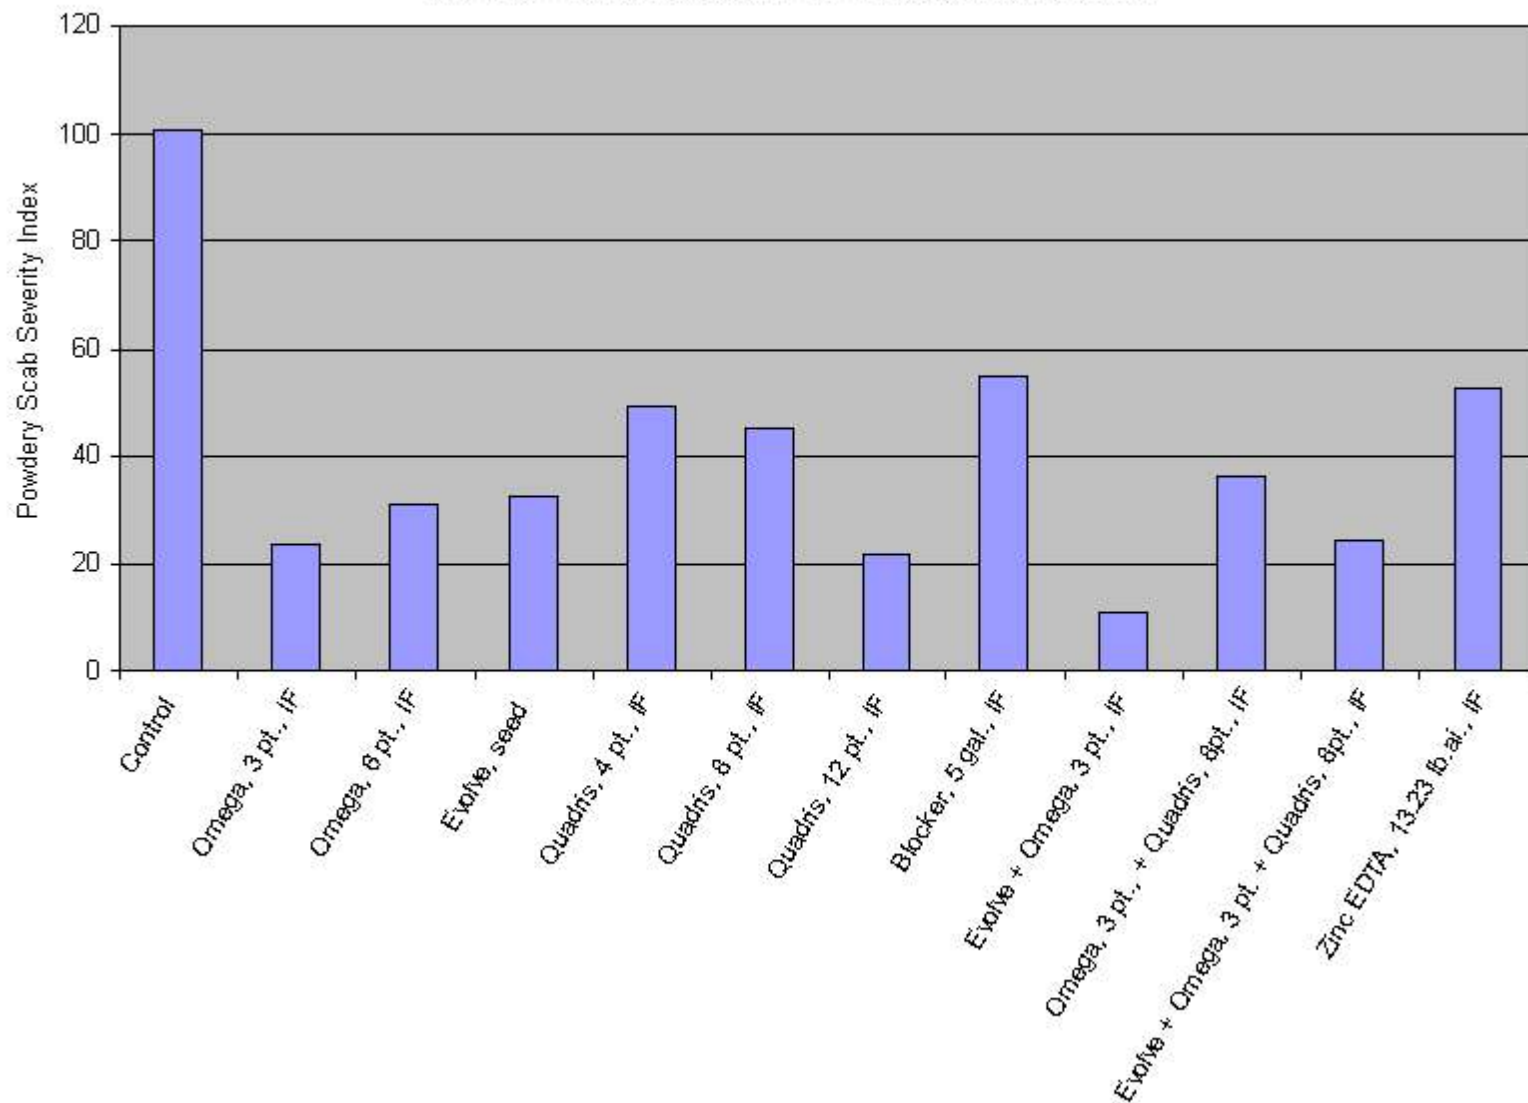

Effect of fungicides applied at planting on the incidence of powdery scab on tubers of the cultivar Cherry Red, San Luis Valley, Colorado, 2002

**Effect of planting date on the incidence of powdery scab on tubers of the cultivar
Cherry Red, San Luis Valley, Colorado**