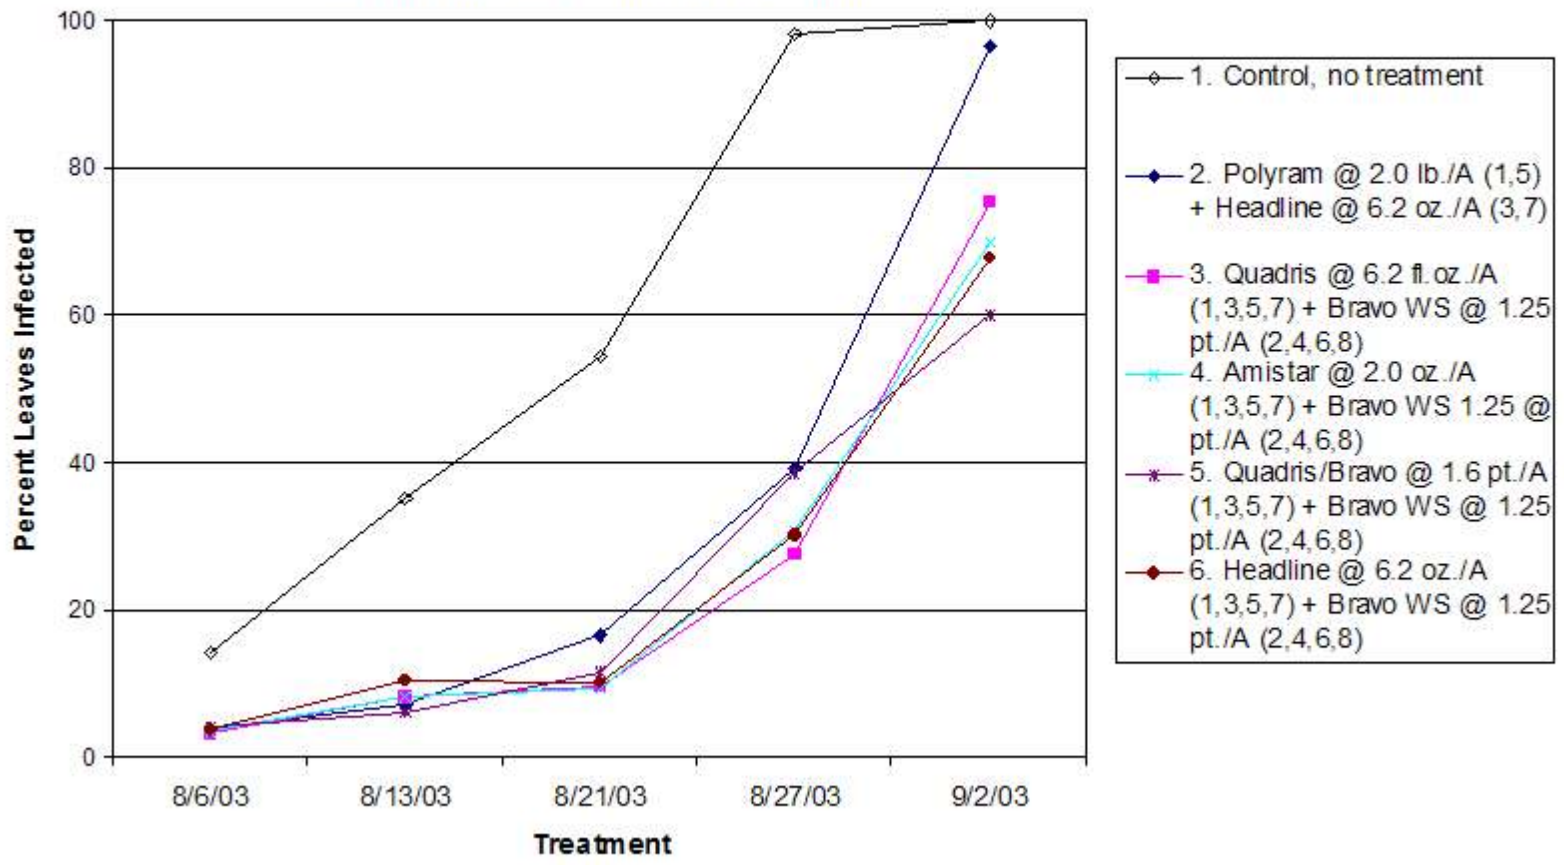

**Disease Progress Curve for Early Blight**  
**2003 Fungicide Trial, Colorado State University**  
**San Luis Valley Research Center, Center, CO**

Disease Progress Curve for Early Blight  
2003 Fungicide Trial, Colorado State University  
San Luis Valley Research Center, Center, CO

**Disease Progress Curve for Early Blight  
2003 Fungicide Trial, Colorado State University  
San Luis Valley Research Center, Center, CO**

**Disease Progress Curve for Early Blight  
2003 Fungicide Trial, Colorado State University  
San Luis Valley Research Center, Center, CO**