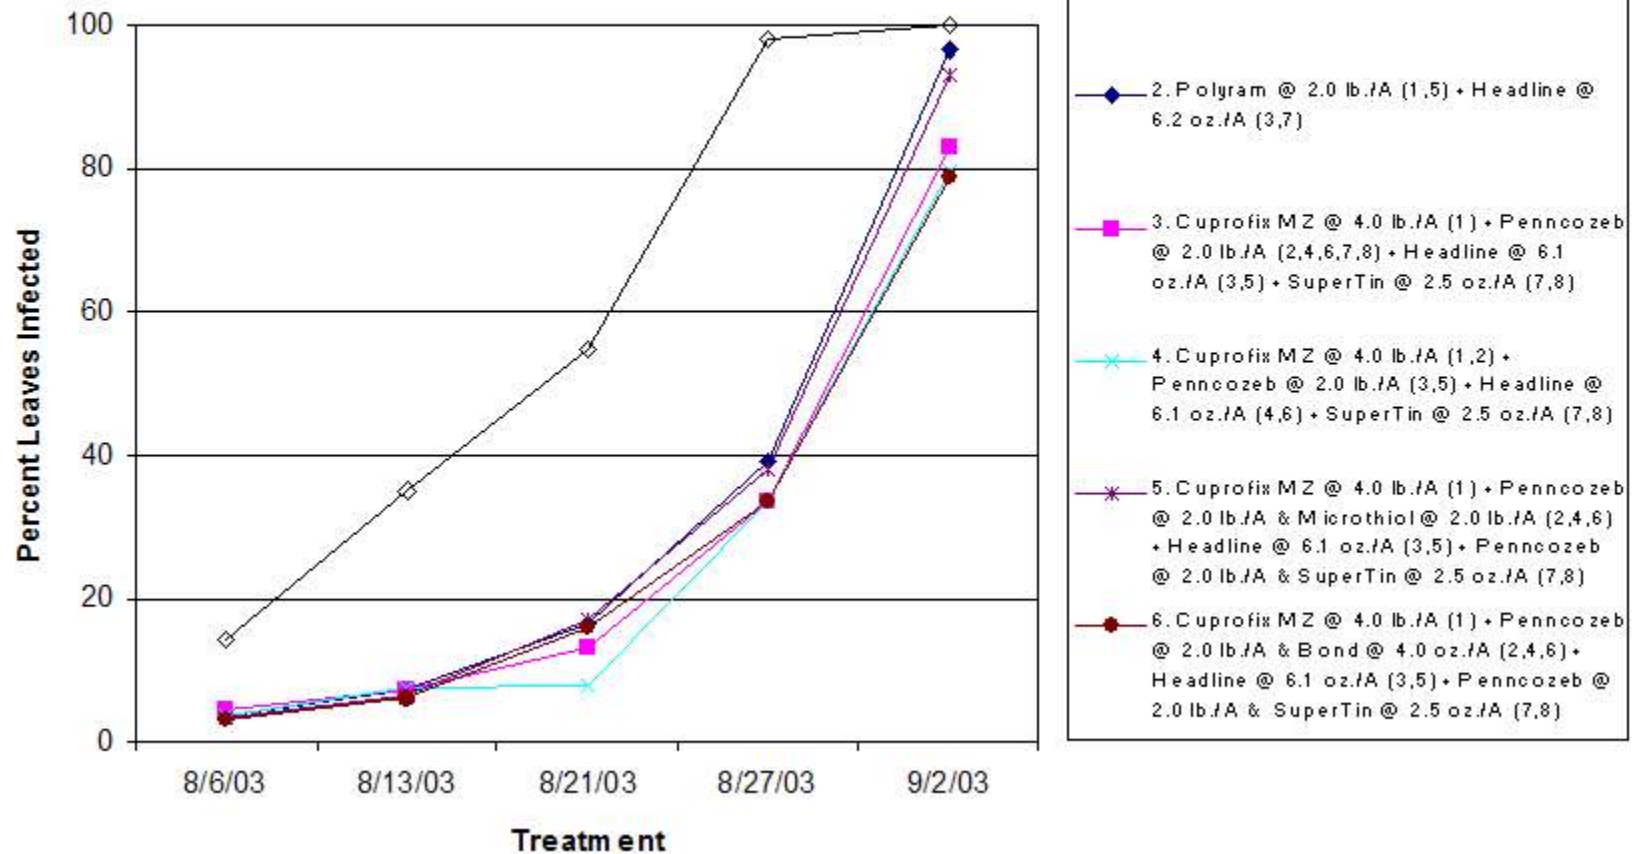

**Disease Progress Curve for Early Blight**  
**2003 Fungicide Trial, Colorado State University**  
**San Luis Valley Research Center, Center, CO**

Disease Progress Curve for Early Blight  
2003 Fungicide Trial, Colorado State University  
San Luis Valley Research Center, Center, CO

**Disease Progress Curve for Early Blight  
2003 Fungicide Trial, Colorado State University  
San Luis Valley Research Center, Center, CO**

**Disease Progress Curve for Early Blight  
2003 Fungicide Trial, Colorado State University  
San Luis Valley Research Center, Center, CO**