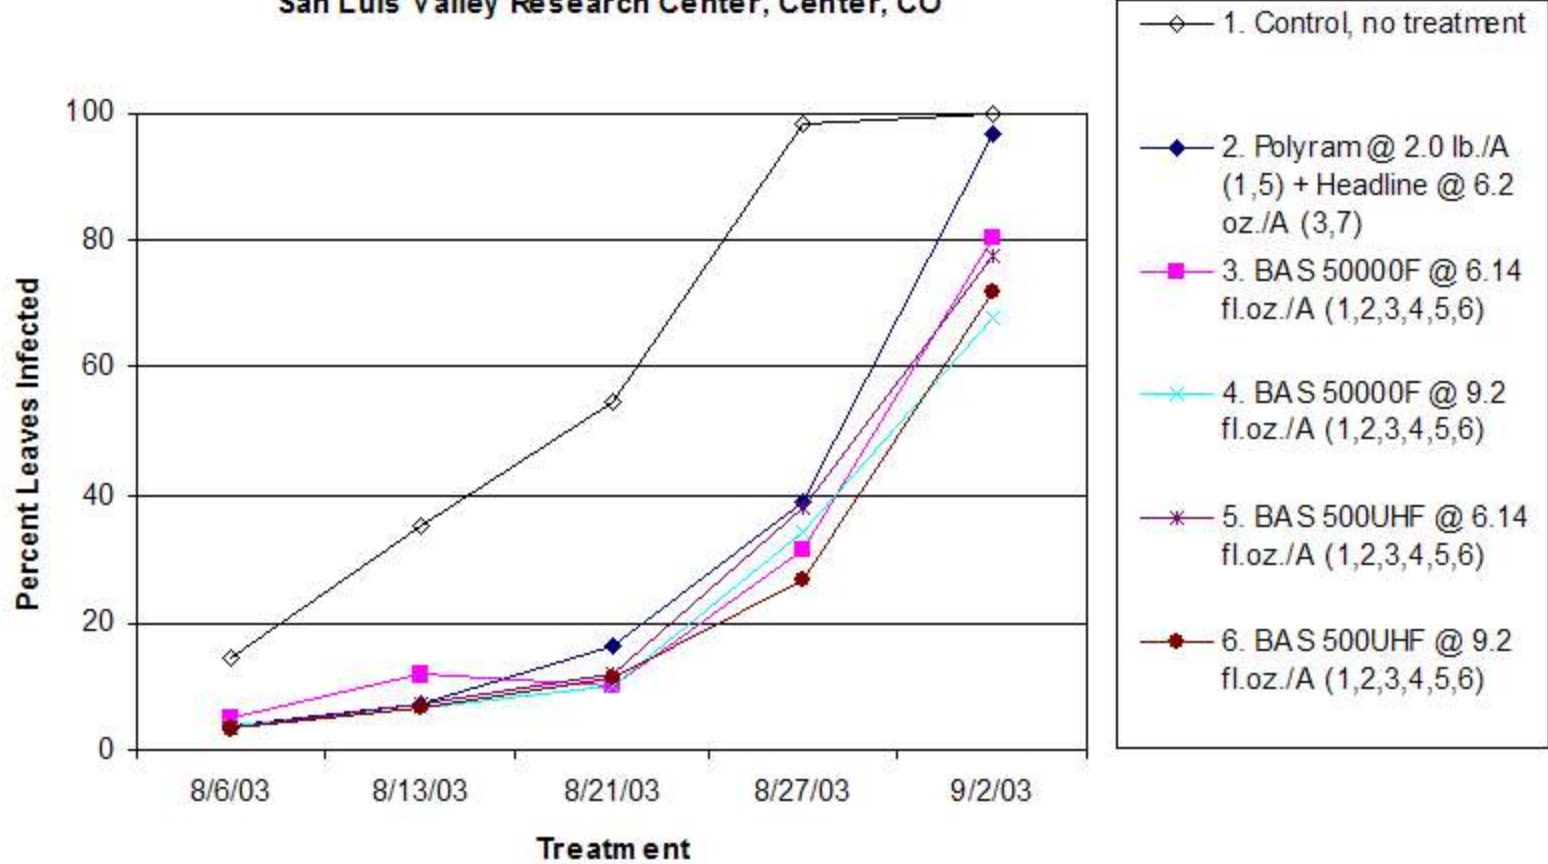

**Disease Progress Curve for Early Blight**  
**2003 Fungicide Trial, Colorado State University**  
**San Luis Valley Research Center, Center, CO**

Disease Progress Curve for Early Blight  
2003 Fungicide Trial, Colorado State University  
San Luis Valley Research Center, Center, CO

**Disease Progress Curve for Early Blight  
2003 Fungicide Trial, Colorado State University  
San Luis Valley Research Center, Center, CO**

**Disease Progress Curve for Early Blight  
2003 Fungicide Trial, Colorado State University  
San Luis Valley Research Center, Center, CO**