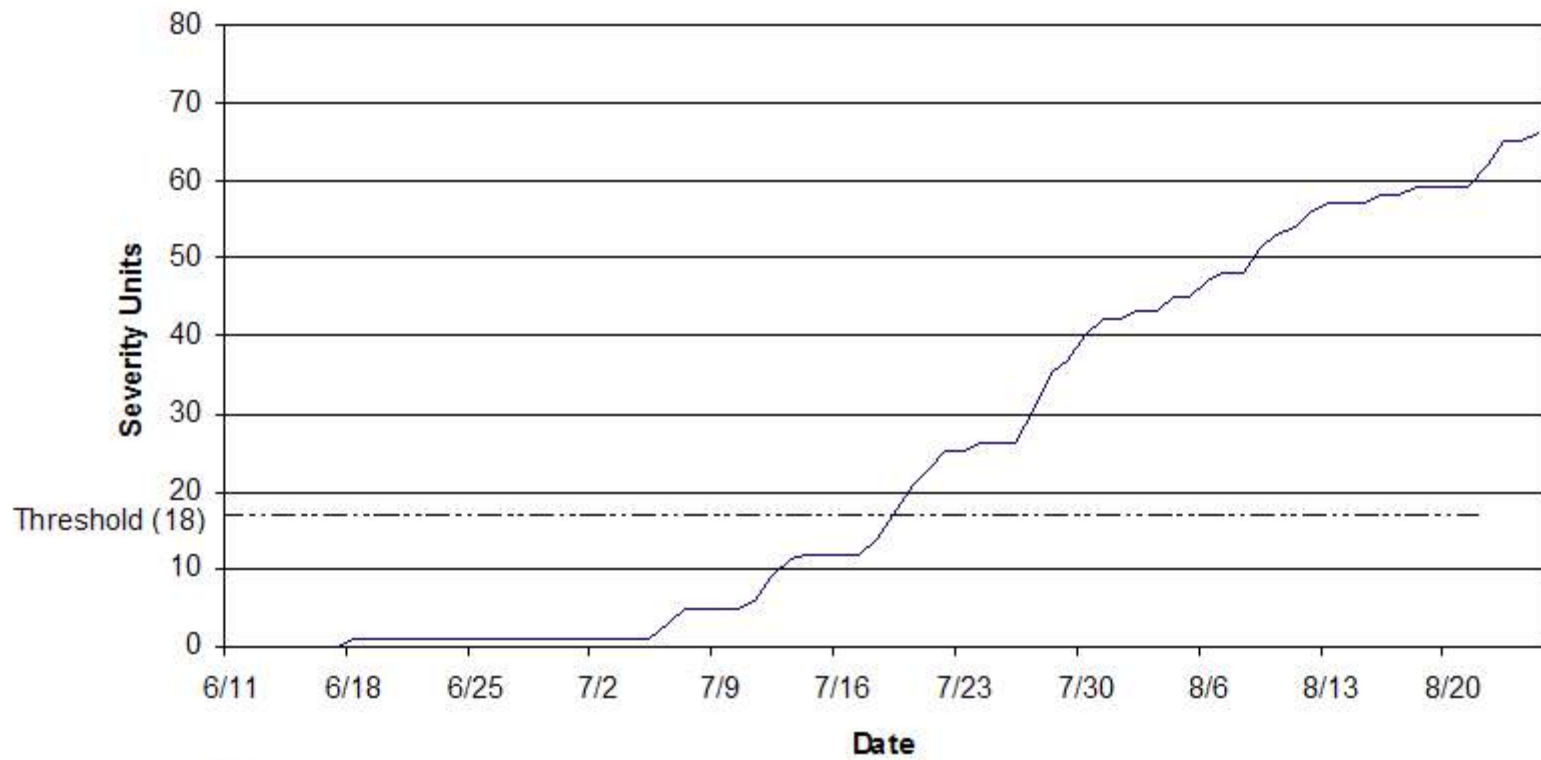

**Potato Late Blight Severity Values - Wallin Model,
San Luis Valley, Colorado, Sargent Site, 2003**

Footnote:

-The Sargent weather station was set up on June 11, 2003.

Late Blight Severity Values (Wallin Model), Sargent Site, San Luis Valley, CO
2001-2003