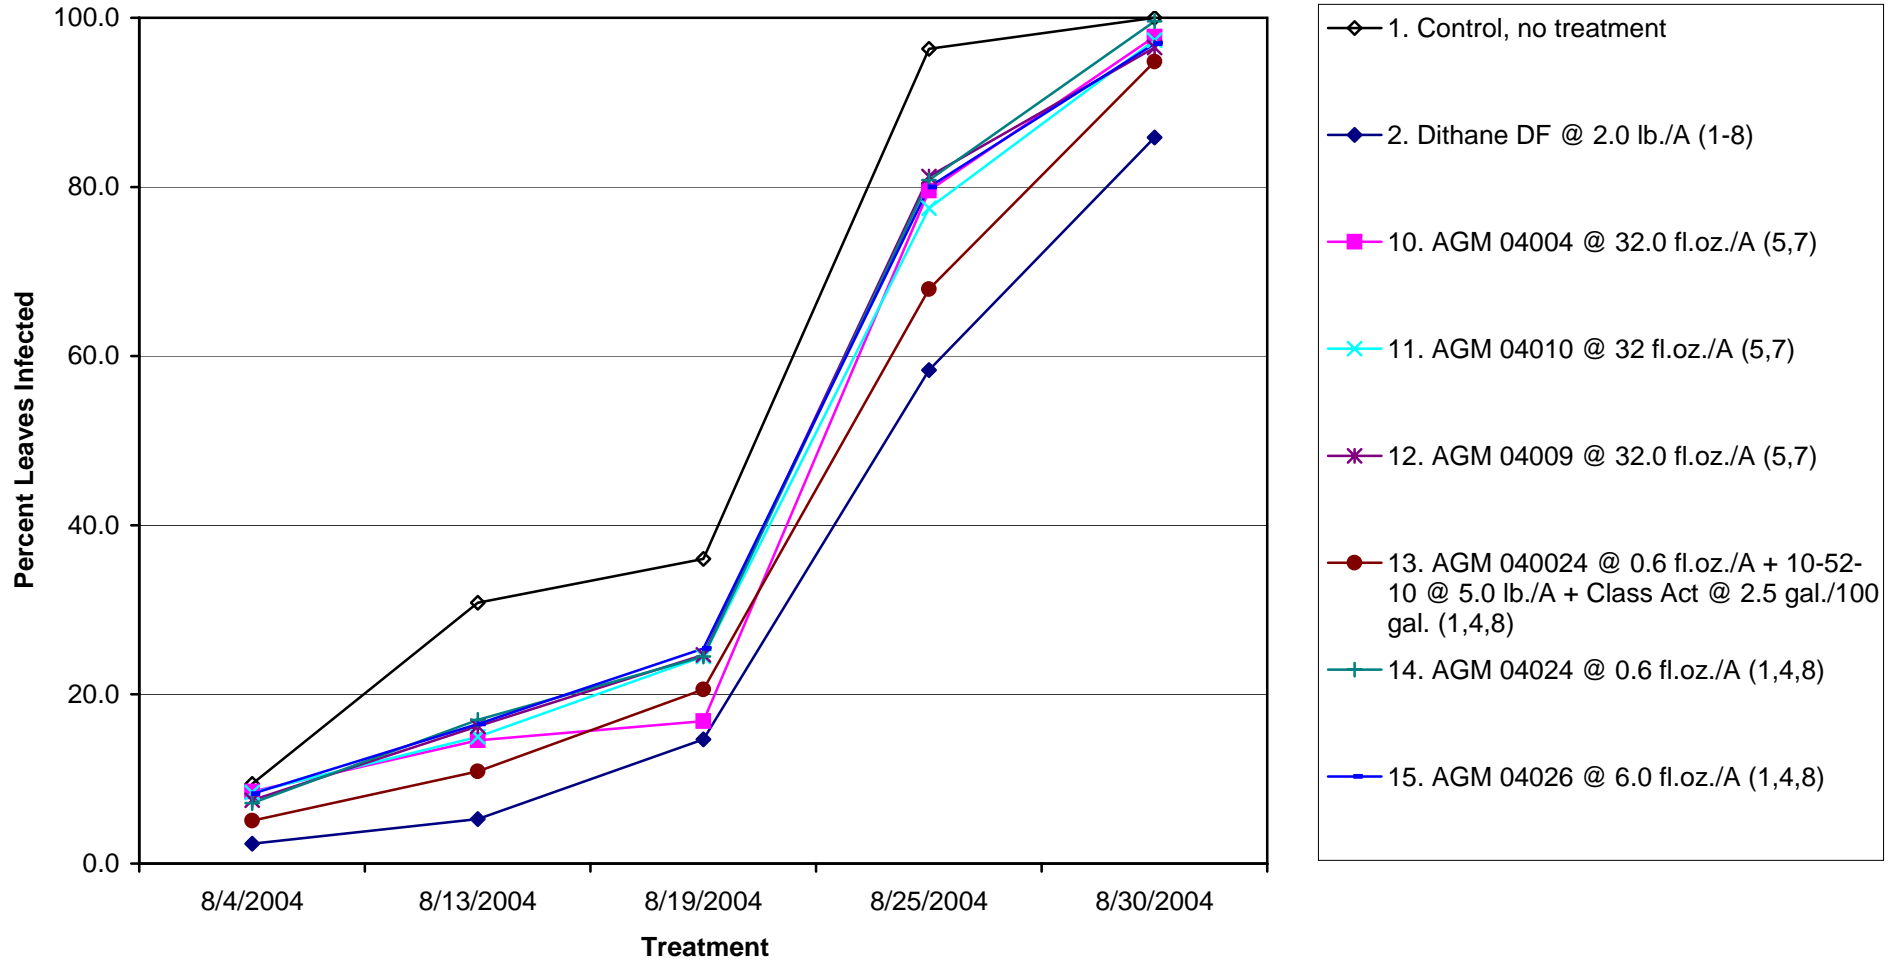

**Disease Progress Curve for Early Blight
2004 Fungicide Trial, Colorado State University
San Luis Valley Research Center, Center, CO**

**Disease Progress Curve for Early Blight
2004 Fungicide Trial, Colorado State University
San Luis Valley Research Center, Center, CO**

**Disease Progress Curve for Early Blight
2004 Fungicide Trial, Colorado State University
San Luis Valley Research Center, Center, CO**