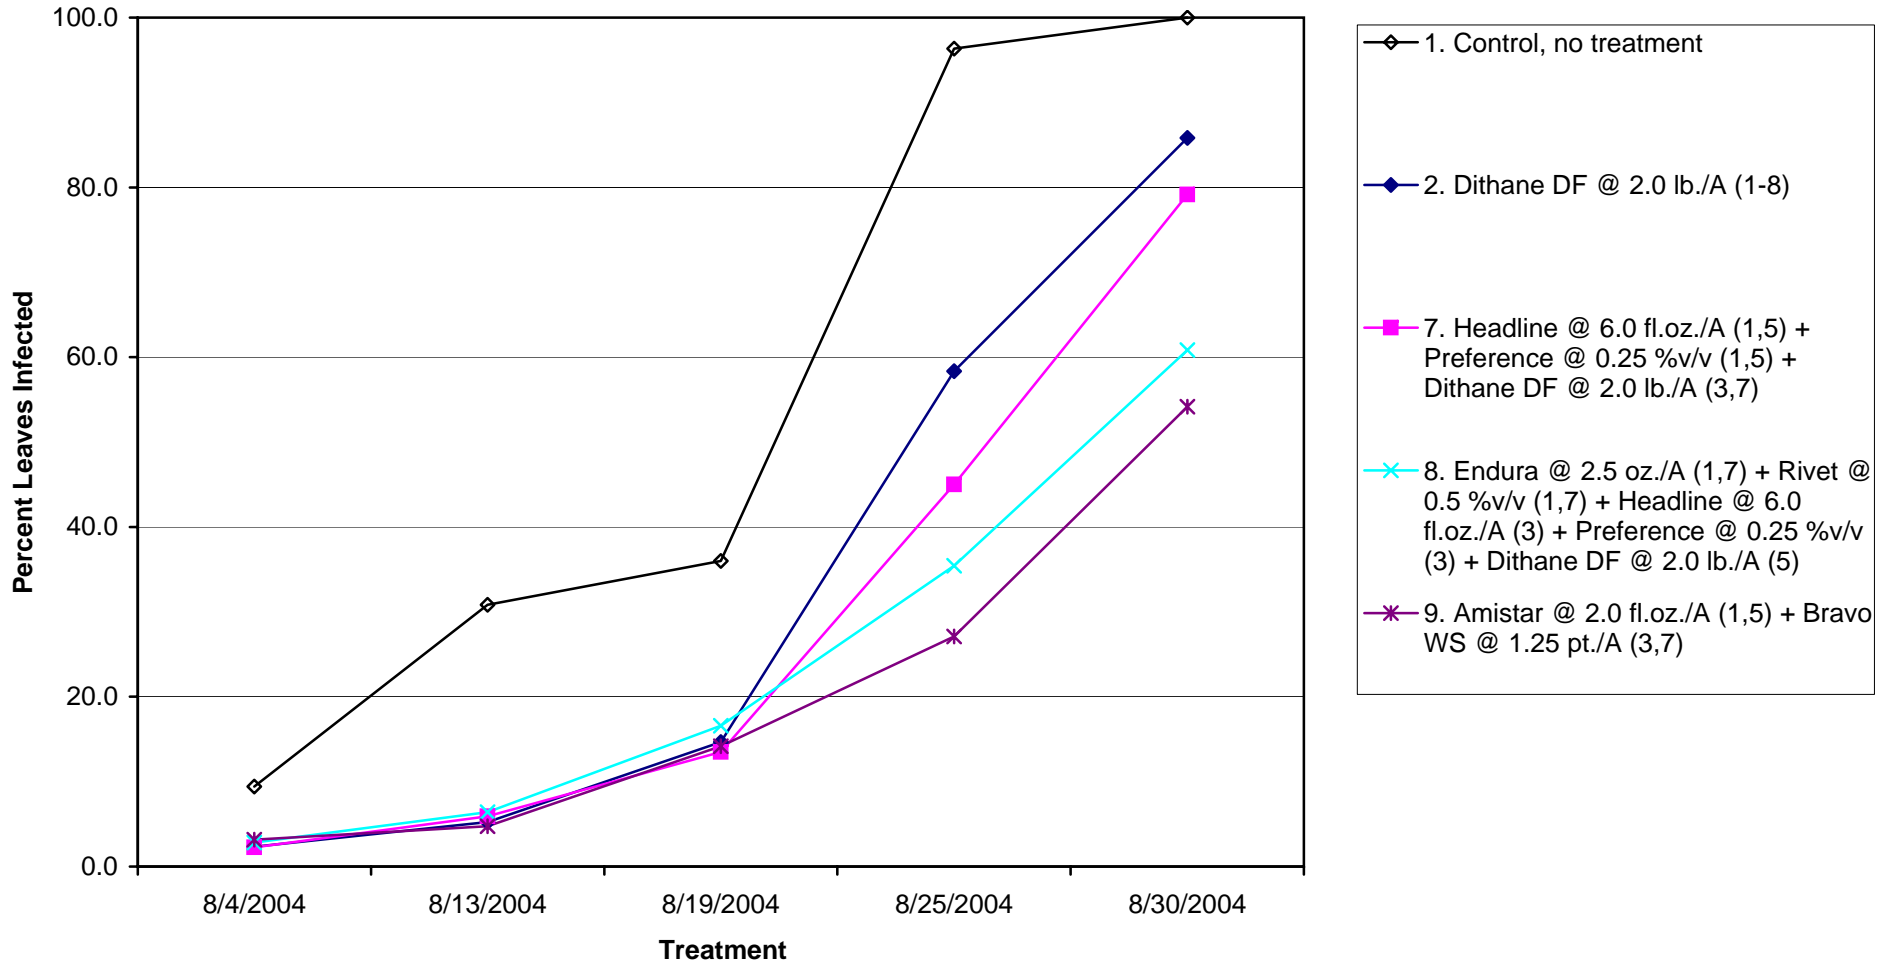

**Disease Progress Curve for Early Blight
2004 Fungicide Trial, Colorado State University
San Luis Valley Research Center, Center, CO**

**Disease Progress Curve for Early Blight
2004 Fungicide Trial, Colorado State University
San Luis Valley Research Center, Center, CO**

**Disease Progress Curve for Early Blight
2004 Fungicide Trial, Colorado State University
San Luis Valley Research Center, Center, CO**