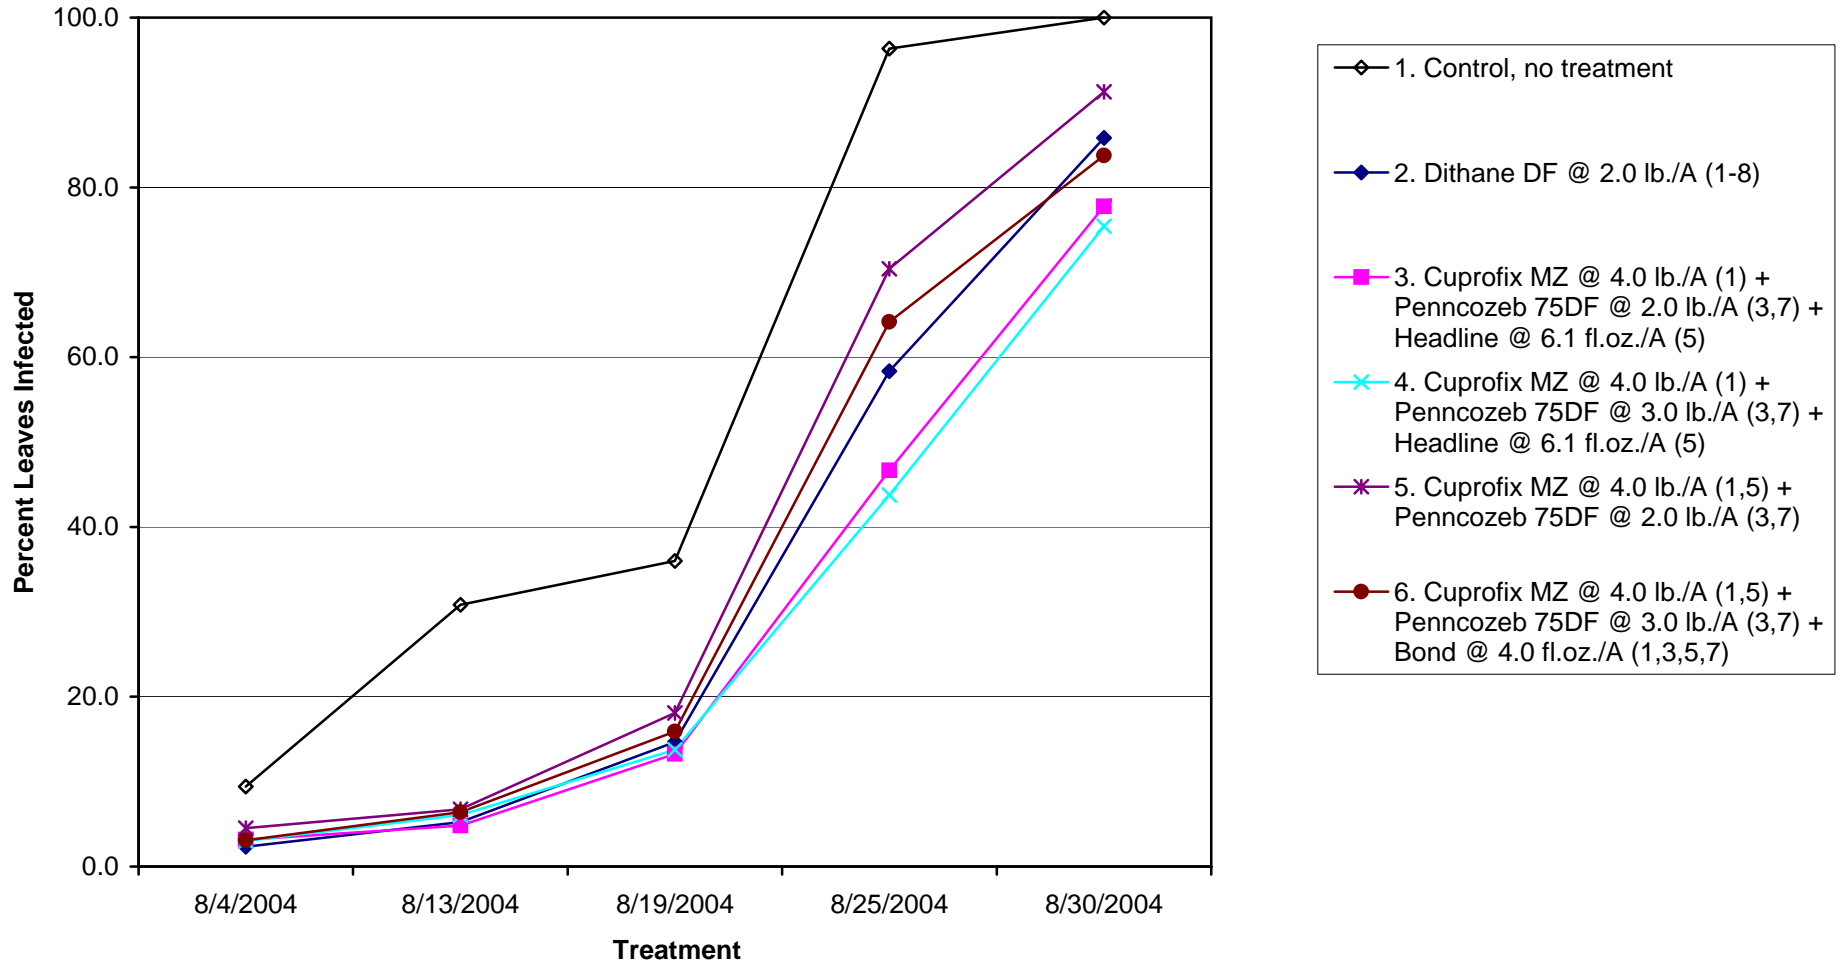

**Disease Progress Curve for Early Blight
2004 Fungicide Trial, Colorado State University
San Luis Valley Research Center, Center, CO**

**Disease Progress Curve for Early Blight
2004 Fungicide Trial, Colorado State University
San Luis Valley Research Center, Center, CO**

**Disease Progress Curve for Early Blight
2004 Fungicide Trial, Colorado State University
San Luis Valley Research Center, Center, CO**