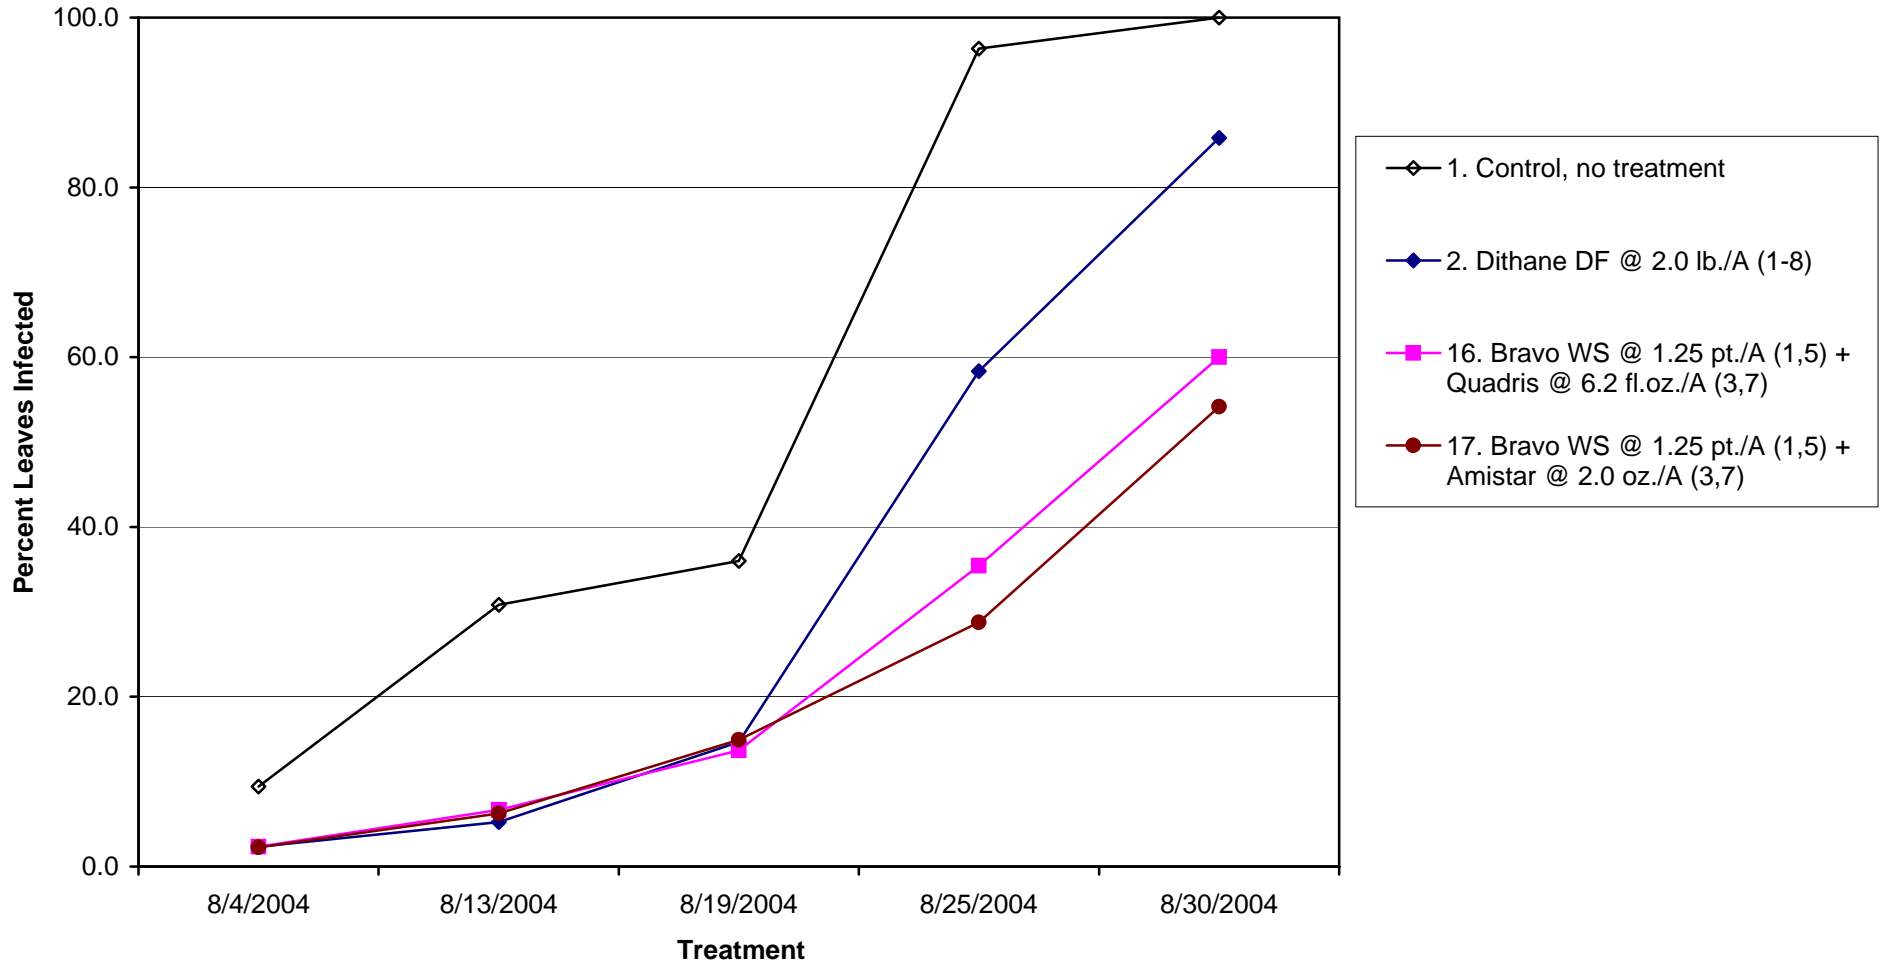

**Disease Progress Curve for Early Blight
2004 Fungicide Trial, Colorado State University
San Luis Valley Research Center, Center, CO**

**Disease Progress Curve for Early Blight
2004 Fungicide Trial, Colorado State University
San Luis Valley Research Center, Center, CO**

**Disease Progress Curve for Early Blight
2004 Fungicide Trial, Colorado State University
San Luis Valley Research Center, Center, CO**