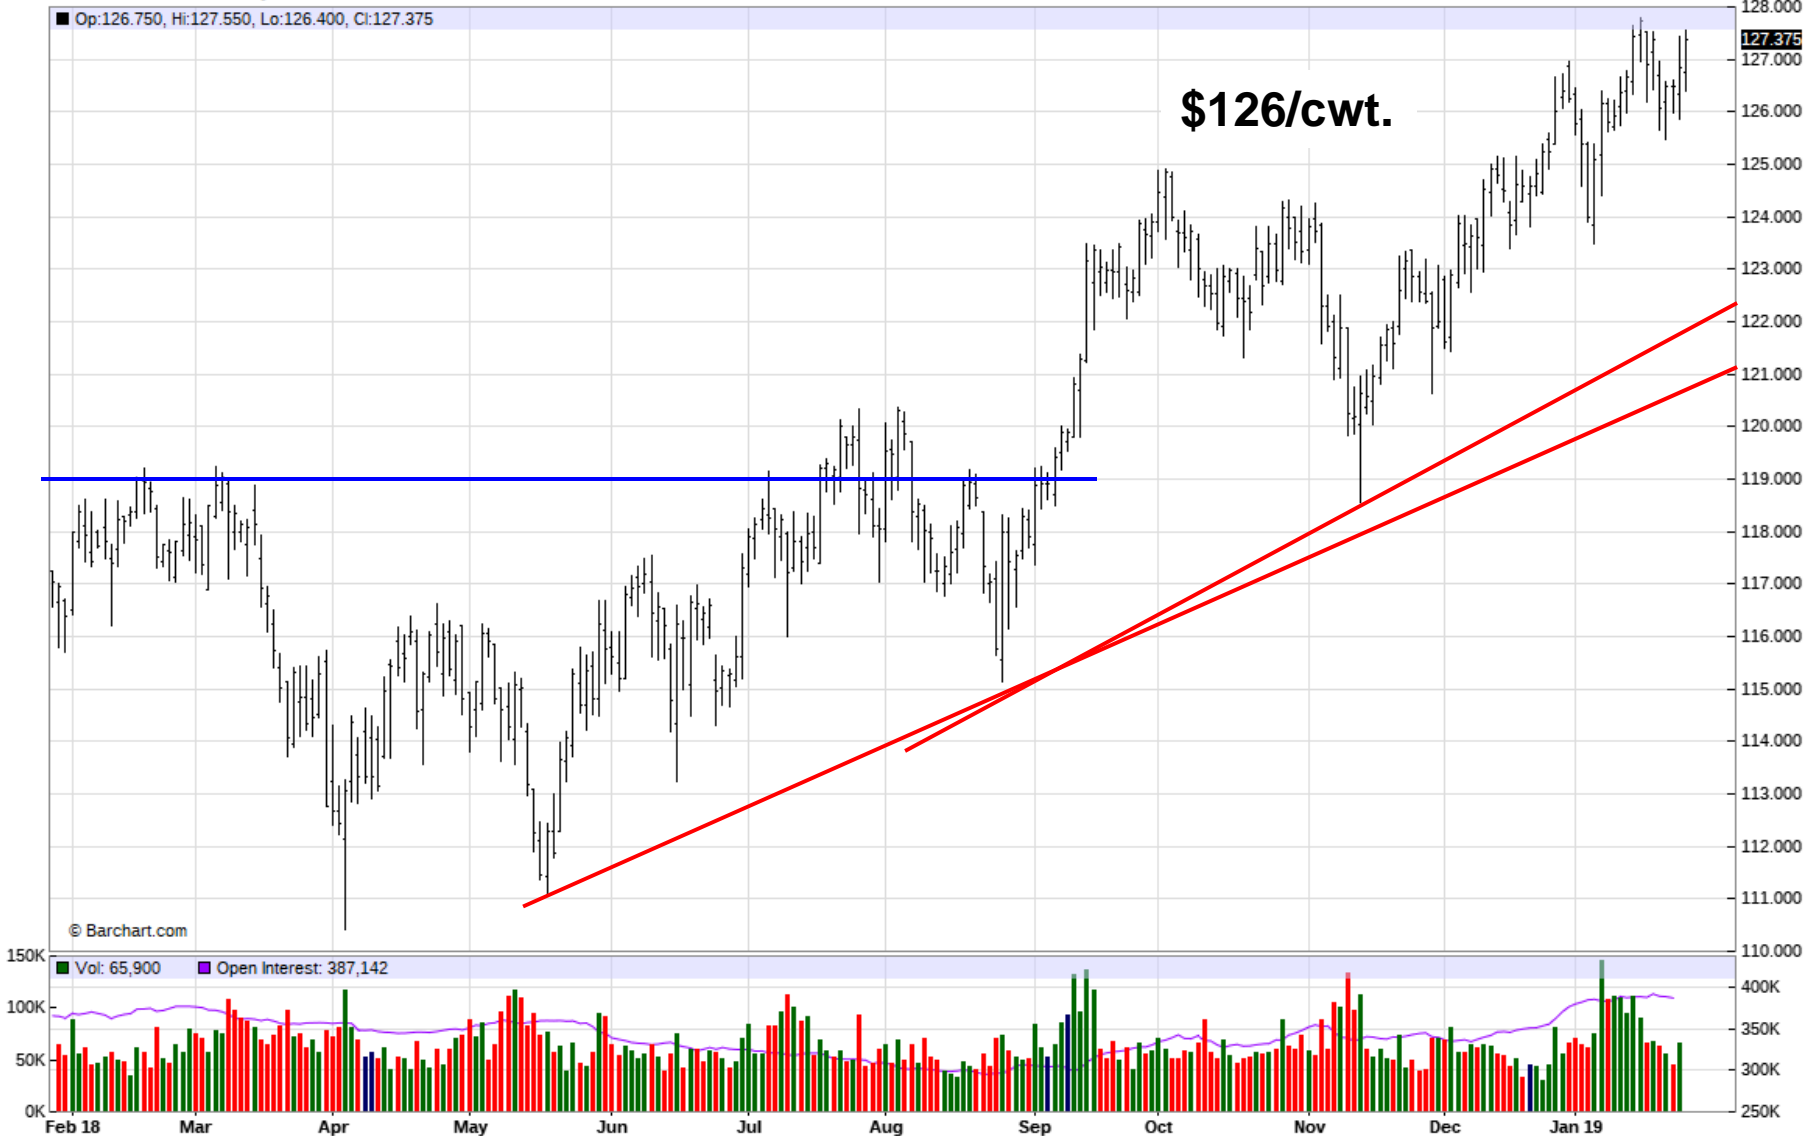

OCT 2018 Feeder Cattle Contract

GFV18 - Feeder Cattle - Daily OHLC Chart

OCT 2017 Feeder Cattle Contract

GFV17 - Feeder Cattle - Daily OHLC Chart

OCT 2016 Feeder Cattle Contract

GFV16 - Feeder Cattle - Daily OHLC Chart

DEC 2019 Wheat Contract

ZWZ19 - Wheat - Daily OHLC Chart

JUL 2019 Wheat Contract

ZWN19 - Wheat - Daily OHLC Chart

JUL 2018 Wheat Contract

ZWN18 - Wheat - Daily OHLC Chart

JUL 2017 Wheat Contract

ZWN17 - Wheat - Daily OHLC Chart

JUL 2016 Wheat Contract

ZWN16 - Wheat - Daily OHLC Chart

JUL 2015 Wheat Contract

ZWN15 - Wheat - Daily OHLC Chart

Weekly Corn Contract

ZC - Corn - Weekly Nearest OHLC Chart

Weekly Live Cattle Contract

LE - Live Cattle - Weekly Nearest OHLC Chart

Weekly Feeder Cattle Contract

GF - Feeder Cattle - Weekly Nearest OHLC Chart

APR 2019 Live Cattle Contract

LEJ19 - Live Cattle - Daily OHLC Chart

MAR 2019 Feeder Cattle Contract

GFH19 - Feeder Cattle - Daily OHLC Chart