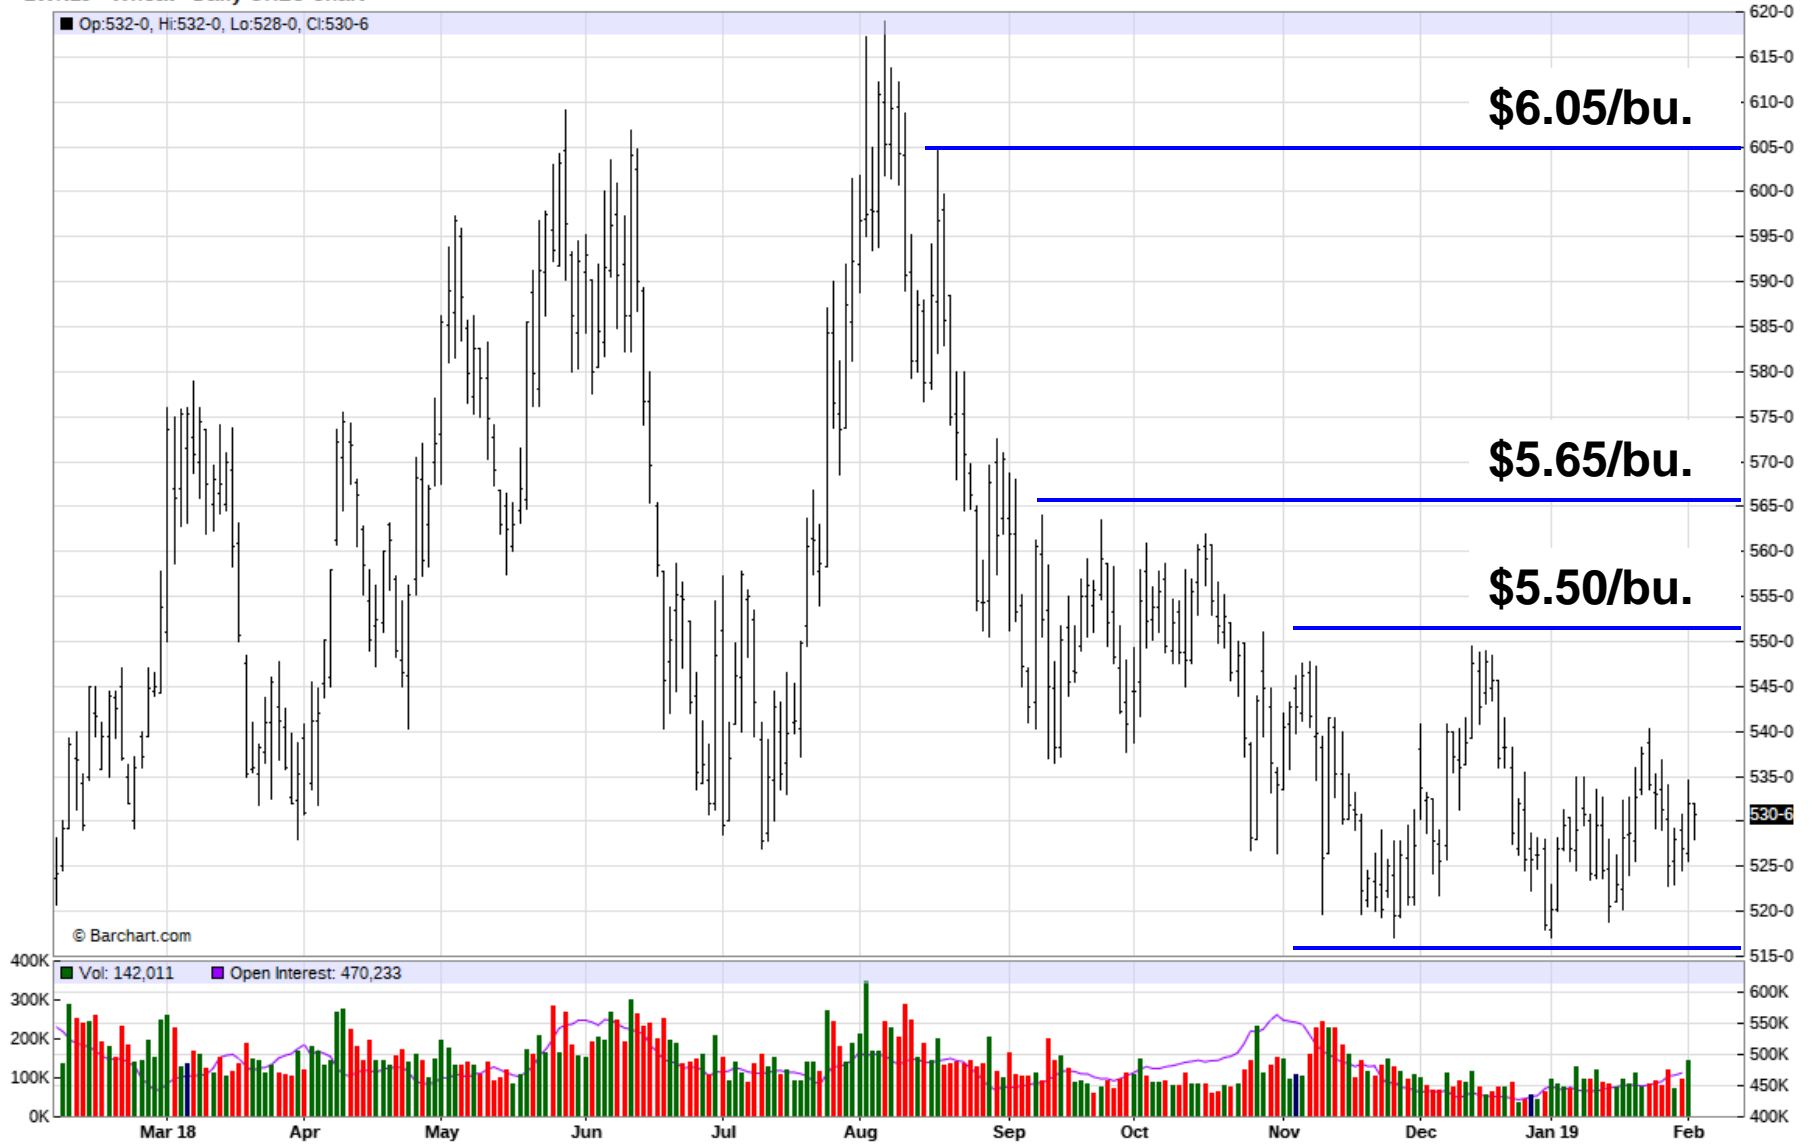

OCT 2018 Feeder Cattle Contract

GFV18 - Feeder Cattle - Daily OHLC Chart

OCT 2017 Feeder Cattle Contract

GFV17 - Feeder Cattle - Daily OHLC Chart

OCT 2016 Feeder Cattle Contract

GFV16 - Feeder Cattle - Daily OHLC Chart

DEC 2019 Wheat Contract

ZWZ19 - Wheat - Daily OHLC Chart

JUL 2019 Wheat Contract

ZWN19 - Wheat - Daily OHLC Chart

JUL 2018 Wheat Contract

ZWN18 - Wheat - Daily OHLC Chart

JUL 2017 Wheat Contract

ZWN17 - Wheat - Daily OHLC Chart

JUL 2016 Wheat Contract

ZWN16 - Wheat - Daily OHLC Chart

JUL 2015 Wheat Contract

ZWN15 - Wheat - Daily OHLC Chart

Weekly Corn Contract

ZC - Corn - Weekly Nearest OHLC Chart

Weekly Live Cattle Contract

LE - Live Cattle - Weekly Nearest OHLC Chart

Weekly Feeder Cattle Contract

GF - Feeder Cattle - Weekly Nearest OHLC Chart

APR 2019 Live Cattle Contract

LEJ19 - Live Cattle - Daily OHLC Chart

MAR 2019 Feeder Cattle Contract

GFH19 - Feeder Cattle - Daily OHLC Chart