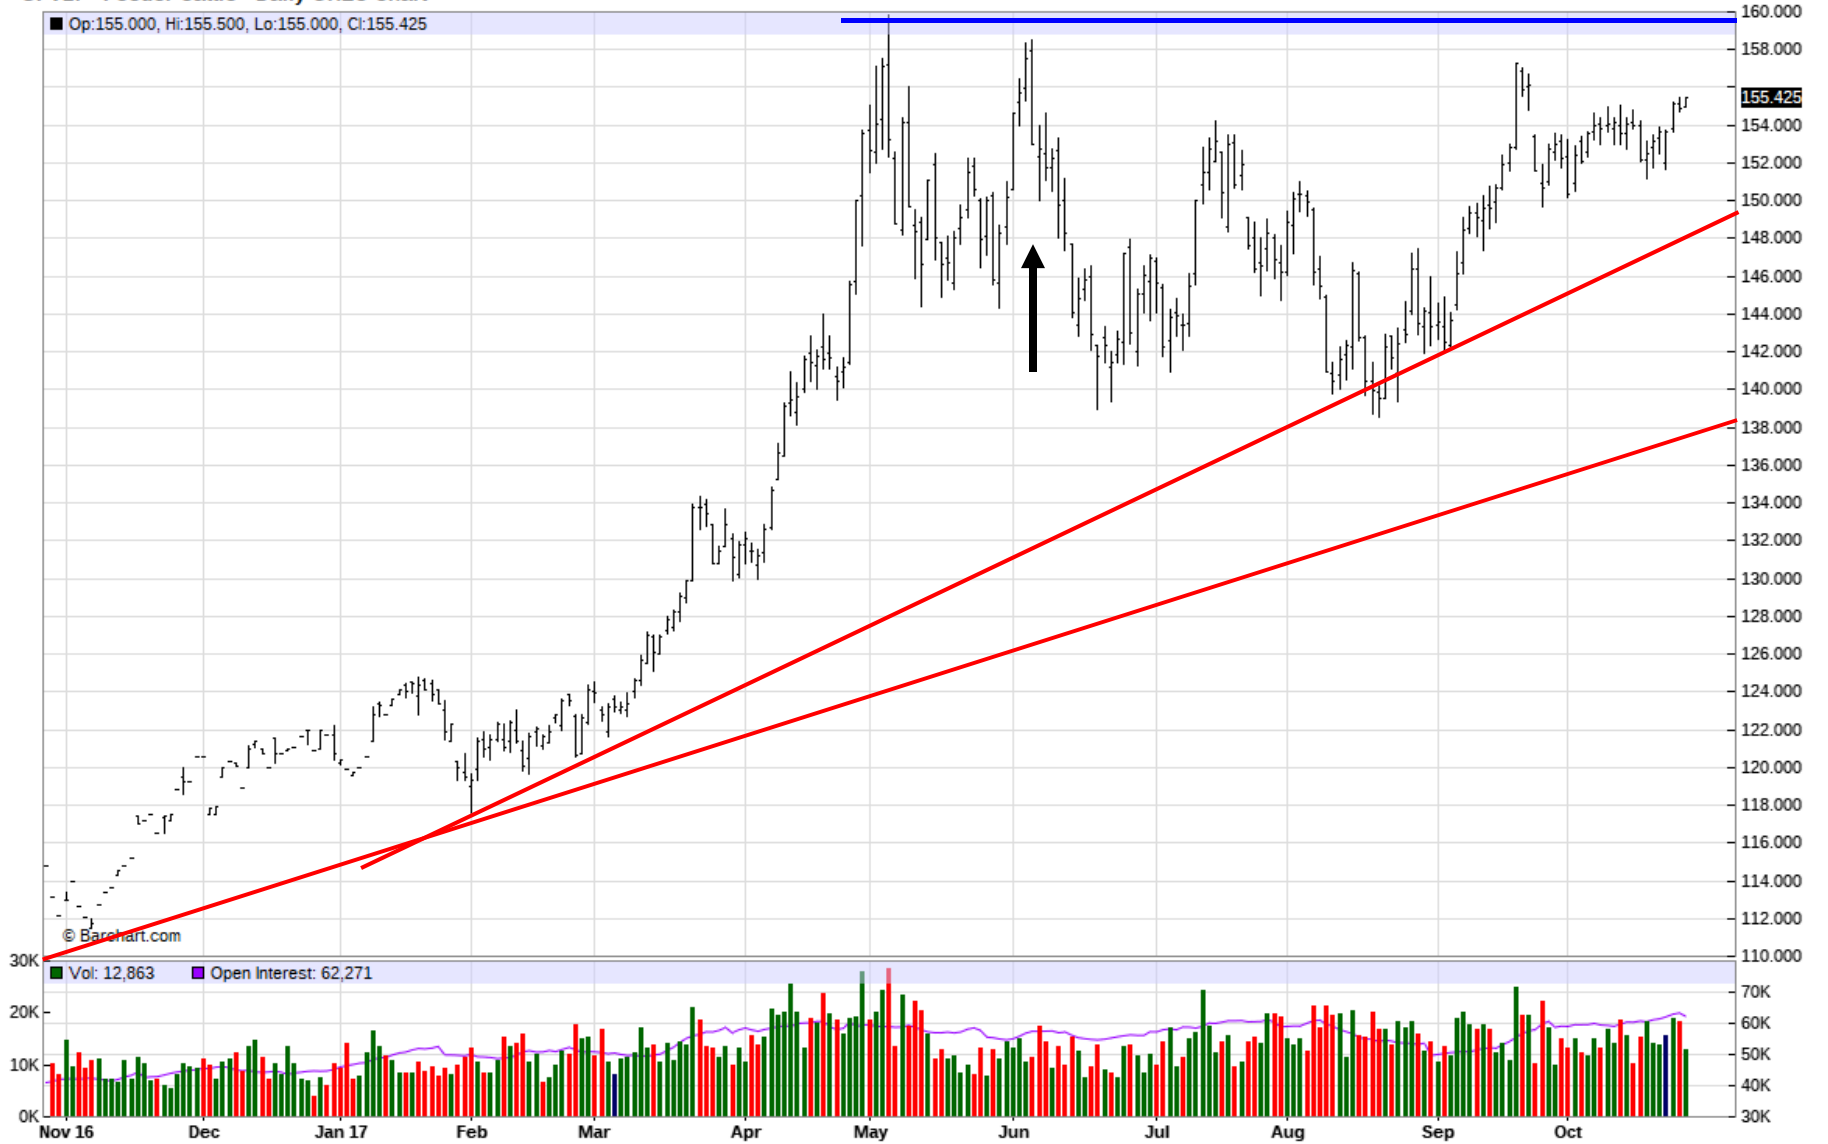

OCT 2018 Feeder Cattle Contract

GFV18 - Feeder Cattle - Daily OHLC Chart

OCT 2017 Feeder Cattle Contract

GFV17 - Feeder Cattle - Daily OHLC Chart

OCT 2016 Feeder Cattle Contract

GFV16 - Feeder Cattle - Daily OHLC Chart

DEC 2019 Wheat Contract

ZWZ19 - Wheat - Daily OHLC Chart

JUL 2019 Wheat Contract

ZWN19 - Wheat - Daily OHLC Chart

JUL 2018 Wheat Contract

ZWN18 - Wheat - Daily OHLC Chart

JUL 2017 Wheat Contract

ZWN17 - Wheat - Daily OHLC Chart

JUL 2016 Wheat Contract

ZWN16 - Wheat - Daily OHLC Chart

JUL 2015 Wheat Contract

ZWN15 - Wheat - Daily OHLC Chart

Weekly Corn Contract

ZC - Corn - Weekly Nearest OHLC Chart

Weekly Live Cattle Contract

LE - Live Cattle - Weekly Nearest OHLC Chart