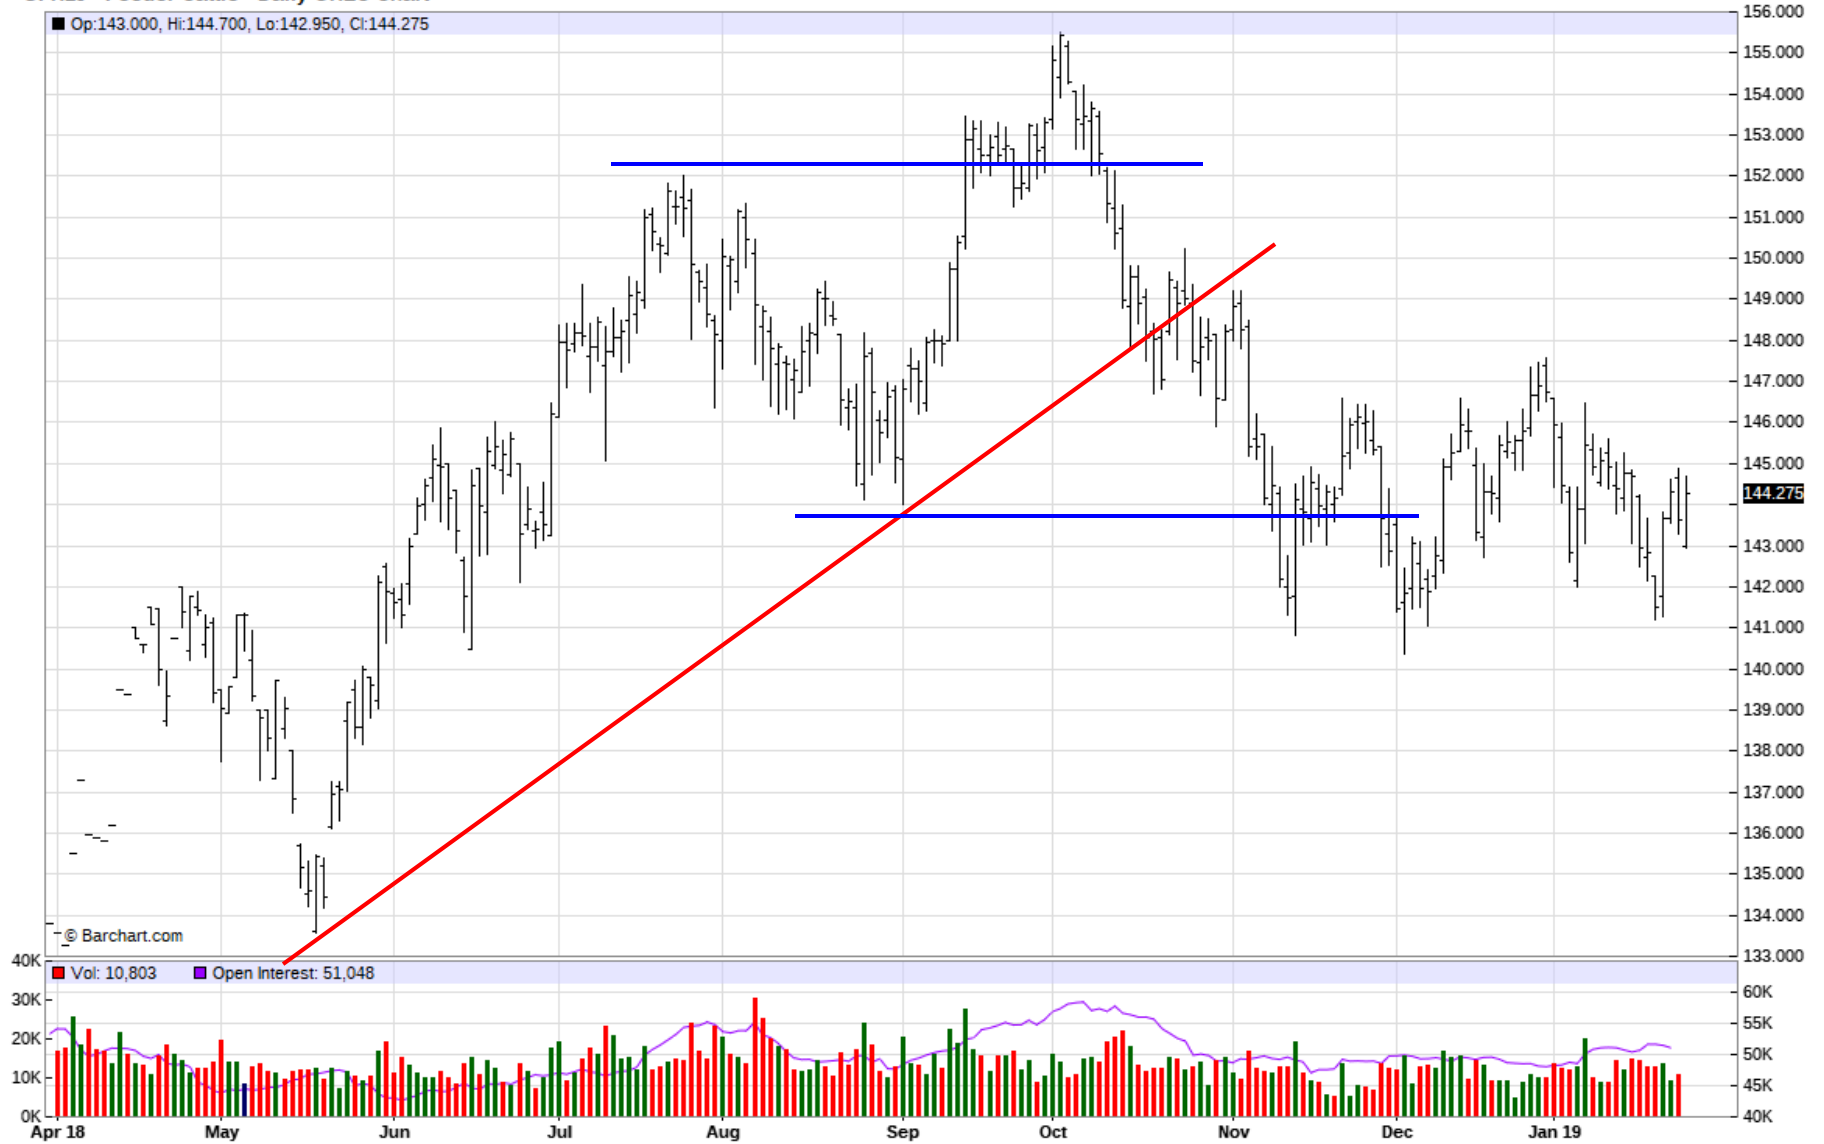

DEC 2019 Wheat Contract

ZWZ19 - Wheat - Daily OHLC Chart

JUL 2019 Wheat Contract

ZWN19 - Wheat - Daily OHLC Chart

JUL 2018 Wheat Contract

ZWN18 - Wheat - Daily OHLC Chart

JUL 2017 Wheat Contract

ZWN17 - Wheat - Daily OHLC Chart

JUL 2016 Wheat Contract

ZWN16 - Wheat - Daily OHLC Chart

JUL 2015 Wheat Contract

ZWN15 - Wheat - Daily OHLC Chart

Weekly Corn Contract

ZC - Corn - Weekly Nearest OHLC Chart

Weekly Live Cattle Contract

LE - Live Cattle - Weekly Nearest OHLC Chart

Weekly Feeder Cattle Contract

GF - Feeder Cattle - Weekly Nearest OHLC Chart

APR 2019 Live Cattle Contract

LEJ19 - Live Cattle - Daily OHLC Chart

MAR 2019 Feeder Cattle Contract

GFH19 - Feeder Cattle - Daily OHLC Chart