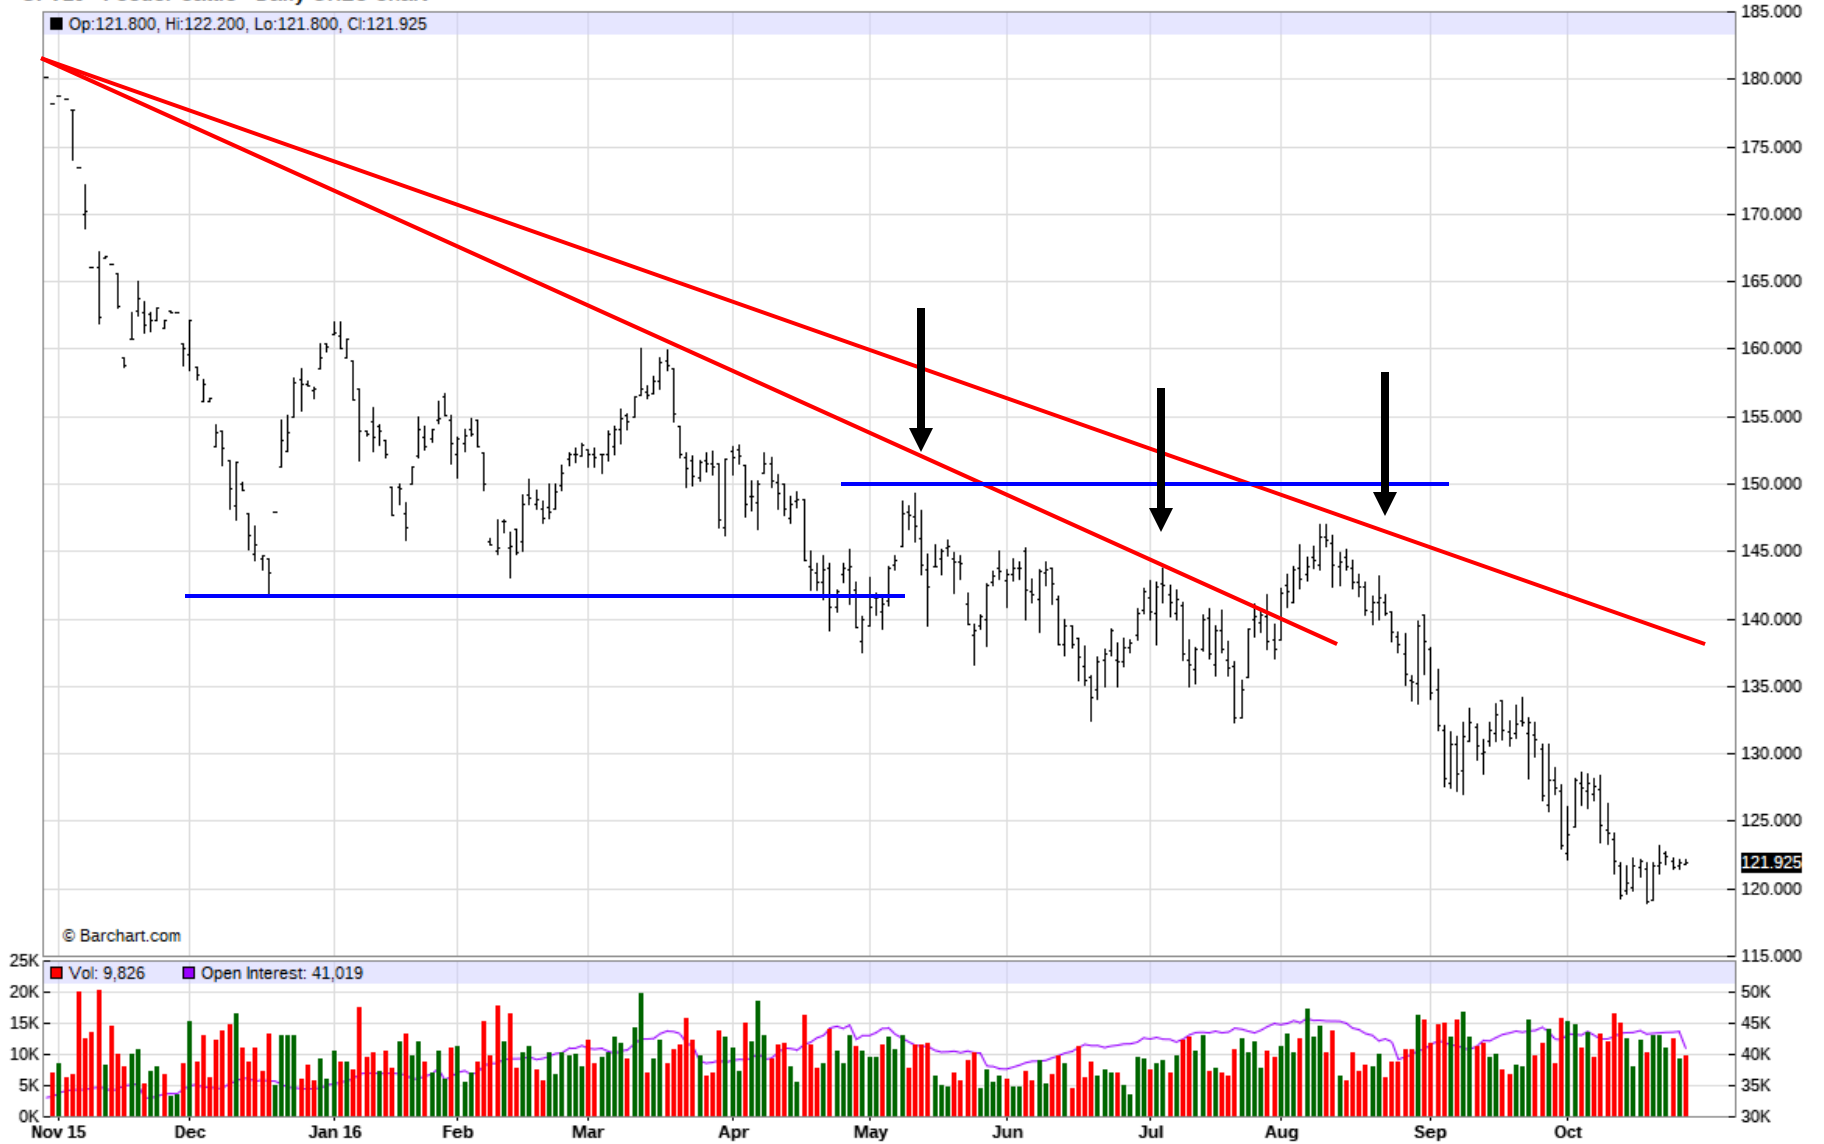

OCT 2018 Feeder Cattle Contract

GFV18 - Feeder Cattle - Daily OHLC Chart

OCT 2017 Feeder Cattle Contract

GFV17 - Feeder Cattle - Daily OHLC Chart

OCT 2016 Feeder Cattle Contract

GFV16 - Feeder Cattle - Daily OHLC Chart

DEC 2019 Wheat Contract

ZWZ19 - Wheat - Daily OHLC Chart

JUL 2019 Wheat Contract

ZWN19 - Wheat - Daily OHLC Chart

JUL 2018 Wheat Contract

ZWN18 - Wheat - Daily OHLC Chart

JUL 2017 Wheat Contract

ZWN17 - Wheat - Daily OHLC Chart

JUL 2016 Wheat Contract

ZWN16 - Wheat - Daily OHLC Chart

JUL 2015 Wheat Contract

ZWN15 - Wheat - Daily OHLC Chart

Weekly Corn Contract

ZC - Corn - Weekly Nearest OHLC Chart

Weekly Live Cattle Contract

LE - Live Cattle - Weekly Nearest OHLC Chart