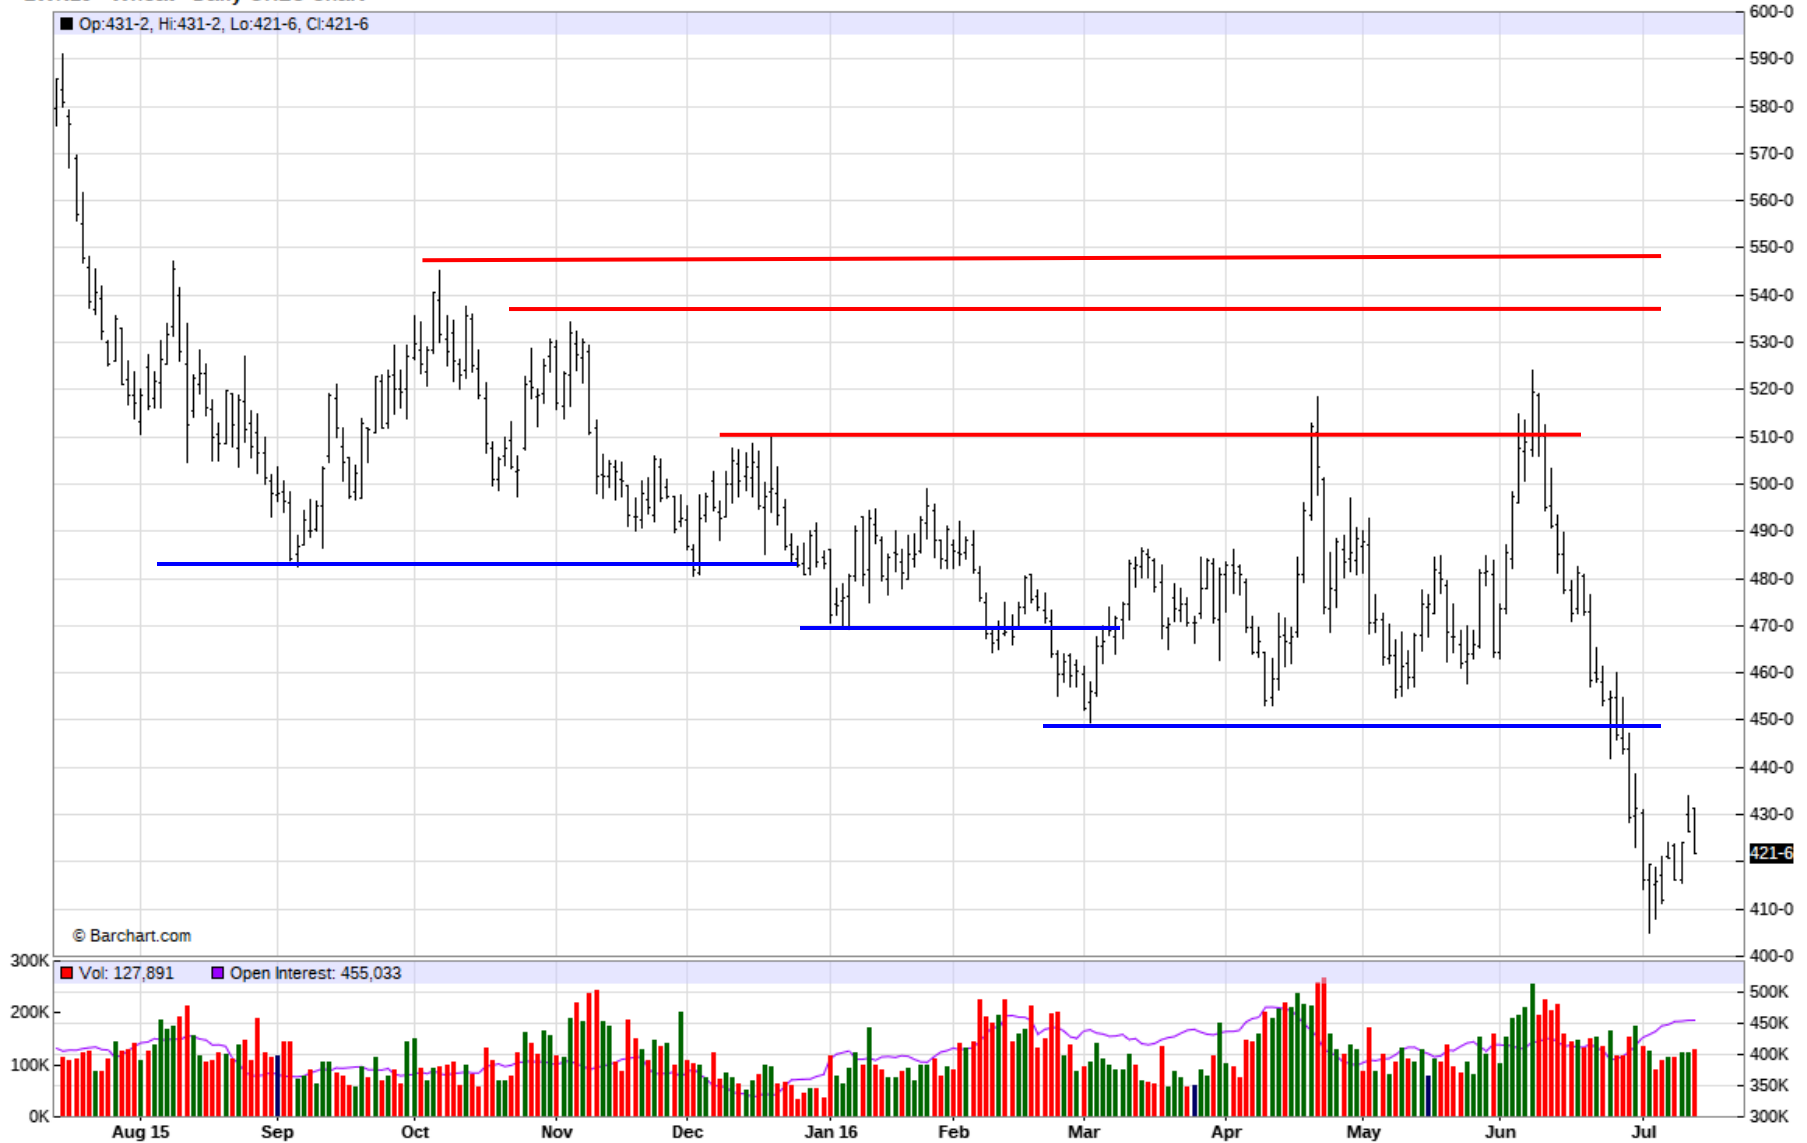

OCT 2018 Feeder Cattle Contract

GFV18 - Feeder Cattle - Daily OHLC Chart

OCT 2017 Feeder Cattle Contract

GFV17 - Feeder Cattle - Daily OHLC Chart

OCT 2016 Feeder Cattle Contract

GFV16 - Feeder Cattle - Daily OHLC Chart

DEC 2019 Wheat Contract

ZWZ19 - Wheat - Daily OHLC Chart

JUL 2019 Wheat Contract

ZWN19 - Wheat - Daily OHLC Chart

JUL 2018 Wheat Contract

ZWN18 - Wheat - Daily OHLC Chart

JUL 2017 Wheat Contract

ZWN17 - Wheat - Daily OHLC Chart

JUL 2016 Wheat Contract

ZWN16 - Wheat - Daily OHLC Chart

JUL 2015 Wheat Contract

ZWN15 - Wheat - Daily OHLC Chart

Weekly Corn Contract

ZC - Corn - Weekly Nearest OHLC Chart

Weekly Live Cattle Contract

LE - Live Cattle - Weekly Nearest OHLC Chart

Weekly Feeder Cattle Contract

GF - Feeder Cattle - Weekly Nearest OHLC Chart

APR 2019 Live Cattle Contract

LEJ19 - Live Cattle - Daily OHLC Chart

MAR 2019 Feeder Cattle Contract

GFH19 - Feeder Cattle - Daily OHLC Chart