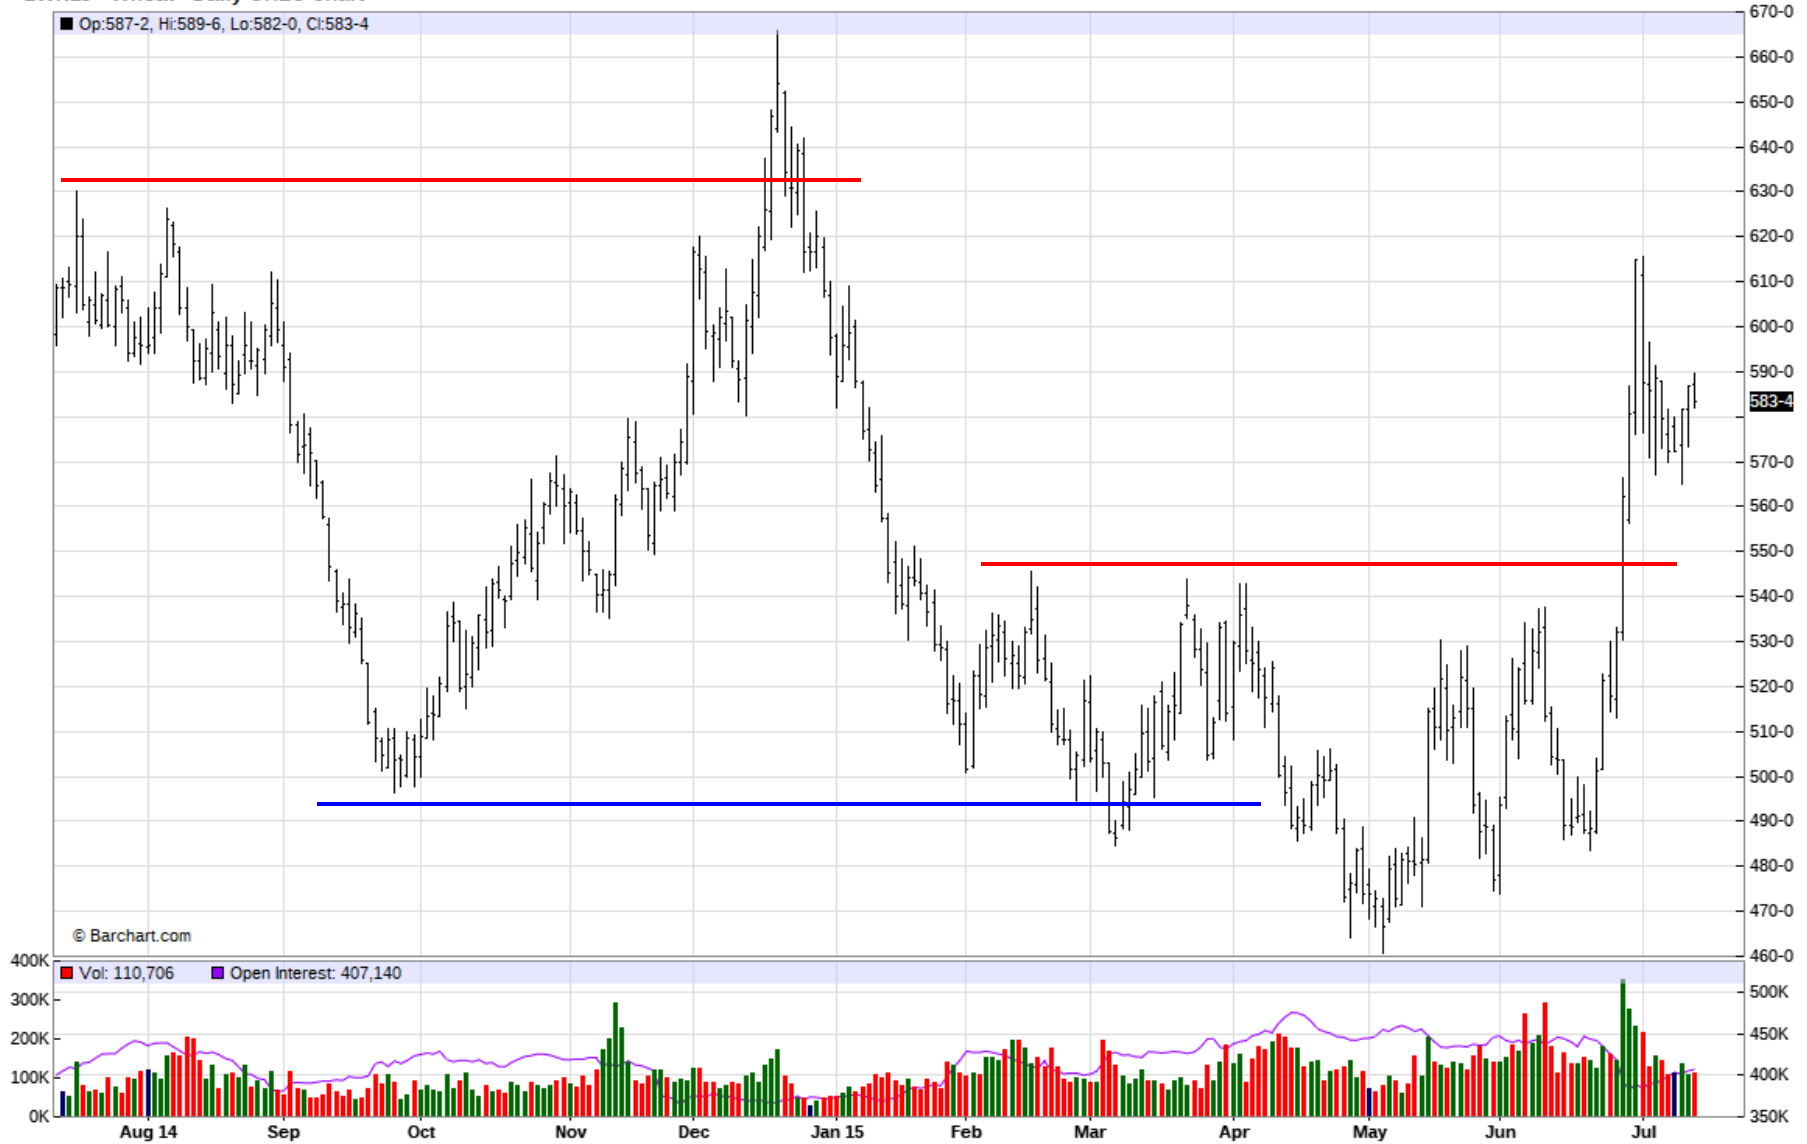

OCT 2018 Feeder Cattle Contract

GFV18 - Feeder Cattle - Daily OHLC Chart

OCT 2017 Feeder Cattle Contract

GFV17 - Feeder Cattle - Daily OHLC Chart

OCT 2016 Feeder Cattle Contract

GFV16 - Feeder Cattle - Daily OHLC Chart

DEC 2019 Wheat Contract

ZWZ19 - Wheat - Daily OHLC Chart

JUL 2019 Wheat Contract

ZWN19 - Wheat - Daily OHLC Chart

JUL 2018 Wheat Contract

ZWN18 - Wheat - Daily OHLC Chart

JUL 2017 Wheat Contract

ZWN17 - Wheat - Daily OHLC Chart

JUL 2016 Wheat Contract

ZWN16 - Wheat - Daily OHLC Chart

JUL 2015 Wheat Contract

ZWN15 - Wheat - Daily OHLC Chart

Weekly Corn Contract

ZC - Corn - Weekly Nearest OHLC Chart

Weekly Live Cattle Contract

LE - Live Cattle - Weekly Nearest OHLC Chart

Weekly Feeder Cattle Contract

GF - Feeder Cattle - Weekly Nearest OHLC Chart

APR 2019 Live Cattle Contract

LEJ19 - Live Cattle - Daily OHLC Chart

MAR 2019 Feeder Cattle Contract

GFH19 - Feeder Cattle - Daily OHLC Chart