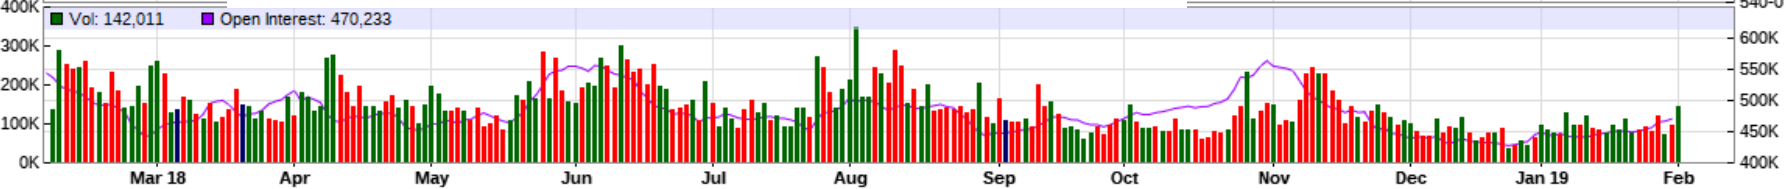

OCT 2018 Feeder Cattle Contract

GFV18 - Feeder Cattle - Daily OHLC Chart

OCT 2017 Feeder Cattle Contract

GFV17 - Feeder Cattle - Daily OHLC Chart

OCT 2016 Feeder Cattle Contract

GFV16 - Feeder Cattle - Daily OHLC Chart

DEC 2019 Wheat Contract

ZWZ19 - Wheat - Daily OHLC Chart

JUL 2019 Wheat Contract

ZWN19 - Wheat - Daily OHLC Chart

JUL 2018 Wheat Contract

ZWN18 - Wheat - Daily OHLC Chart

JUL 2017 Wheat Contract

ZWN17 - Wheat - Daily OHLC Chart

JUL 2016 Wheat Contract

ZWN16 - Wheat - Daily OHLC Chart

JUL 2015 Wheat Contract

ZWN15 - Wheat - Daily OHLC Chart

Weekly Corn Contract

ZC - Corn - Weekly Nearest OHLC Chart

Weekly Live Cattle Contract

LE - Live Cattle - Weekly Nearest OHLC Chart