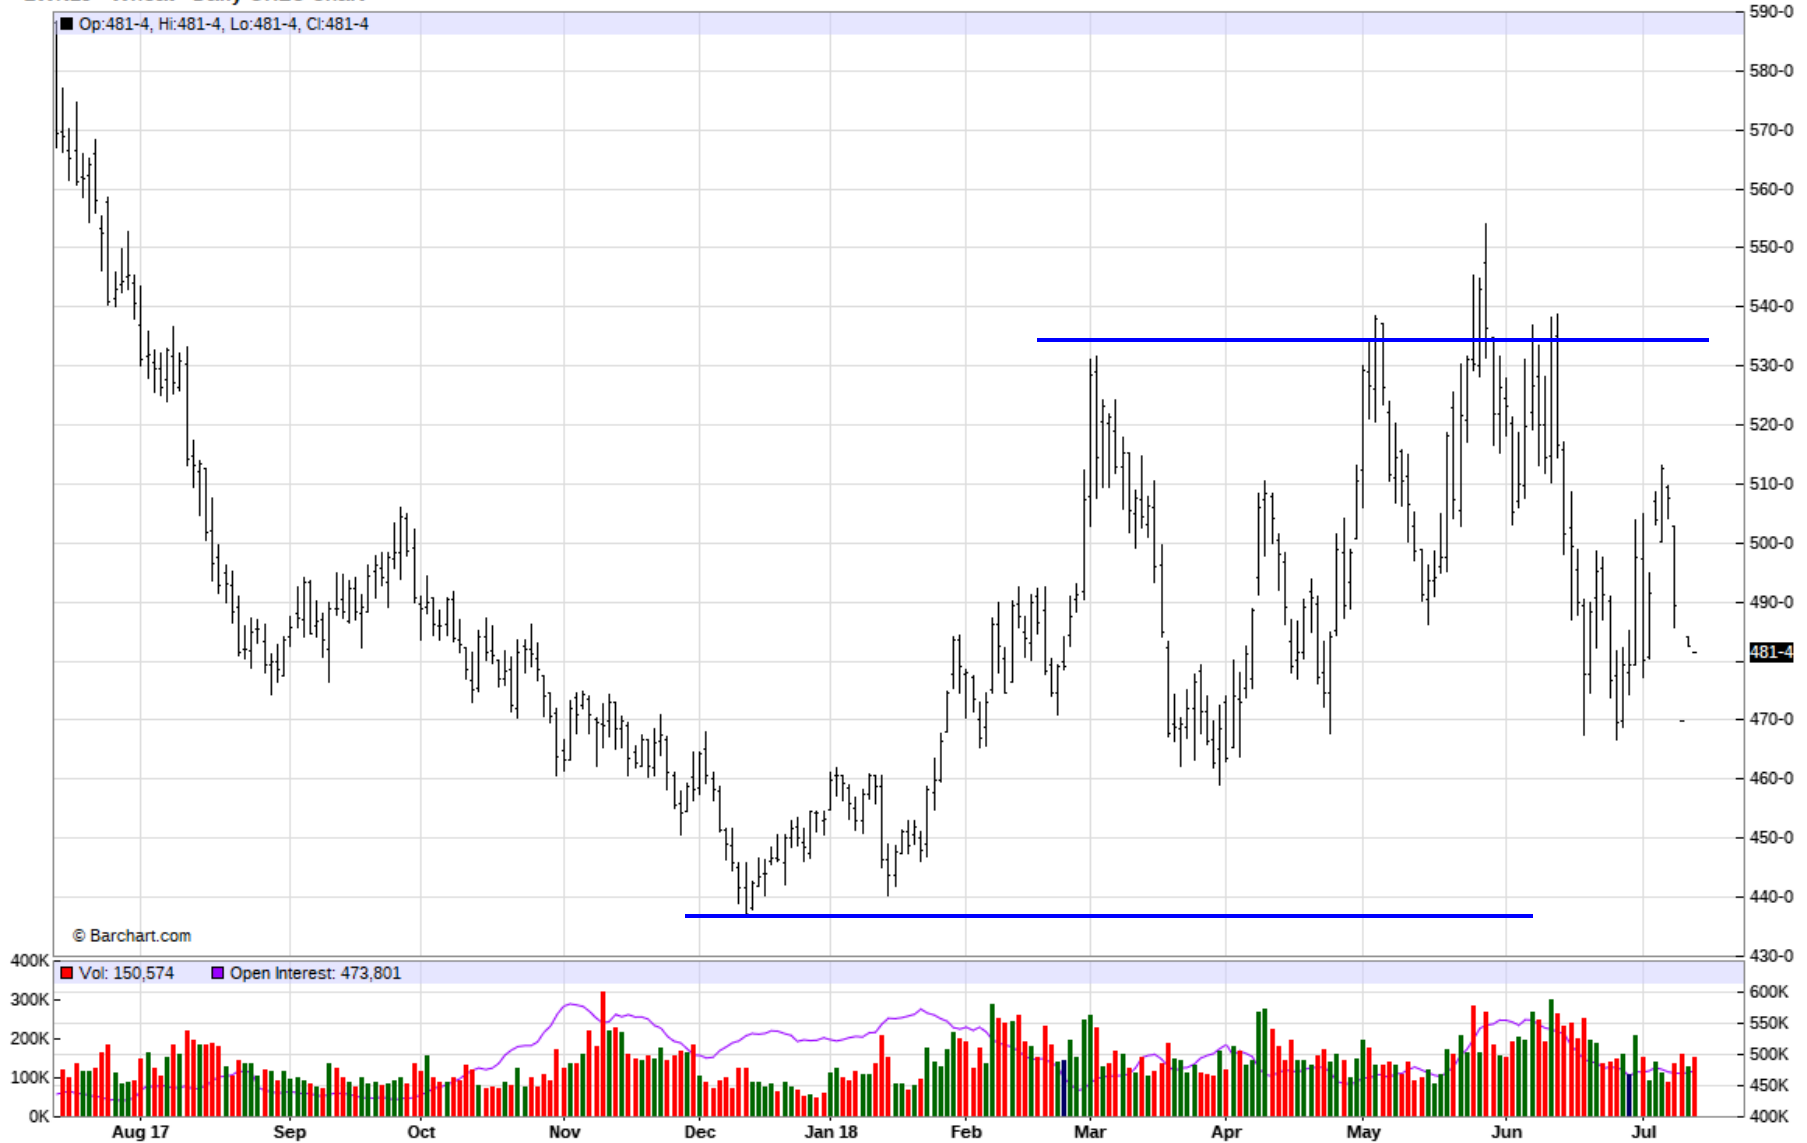

OCT 2018 Feeder Cattle Contract

GFV18 - Feeder Cattle - Daily OHLC Chart

OCT 2017 Feeder Cattle Contract

GFV17 - Feeder Cattle - Daily OHLC Chart

OCT 2016 Feeder Cattle Contract

GFV16 - Feeder Cattle - Daily OHLC Chart

DEC 2019 Wheat Contract

ZWZ19 - Wheat - Daily OHLC Chart

JUL 2019 Wheat Contract

ZWN19 - Wheat - Daily OHLC Chart

JUL 2018 Wheat Contract

ZWN18 - Wheat - Daily OHLC Chart

JUL 2017 Wheat Contract

ZWN17 - Wheat - Daily OHLC Chart

JUL 2016 Wheat Contract

ZWN16 - Wheat - Daily OHLC Chart

JUL 2015 Wheat Contract

ZWN15 - Wheat - Daily OHLC Chart

Weekly Corn Contract

ZC - Corn - Weekly Nearest OHLC Chart

Weekly Live Cattle Contract

LE - Live Cattle - Weekly Nearest OHLC Chart

Weekly Feeder Cattle Contract

GF - Feeder Cattle - Weekly Nearest OHLC Chart

APR 2019 Live Cattle Contract

LEJ19 - Live Cattle - Daily OHLC Chart

MAR 2019 Feeder Cattle Contract

GFH19 - Feeder Cattle - Daily OHLC Chart