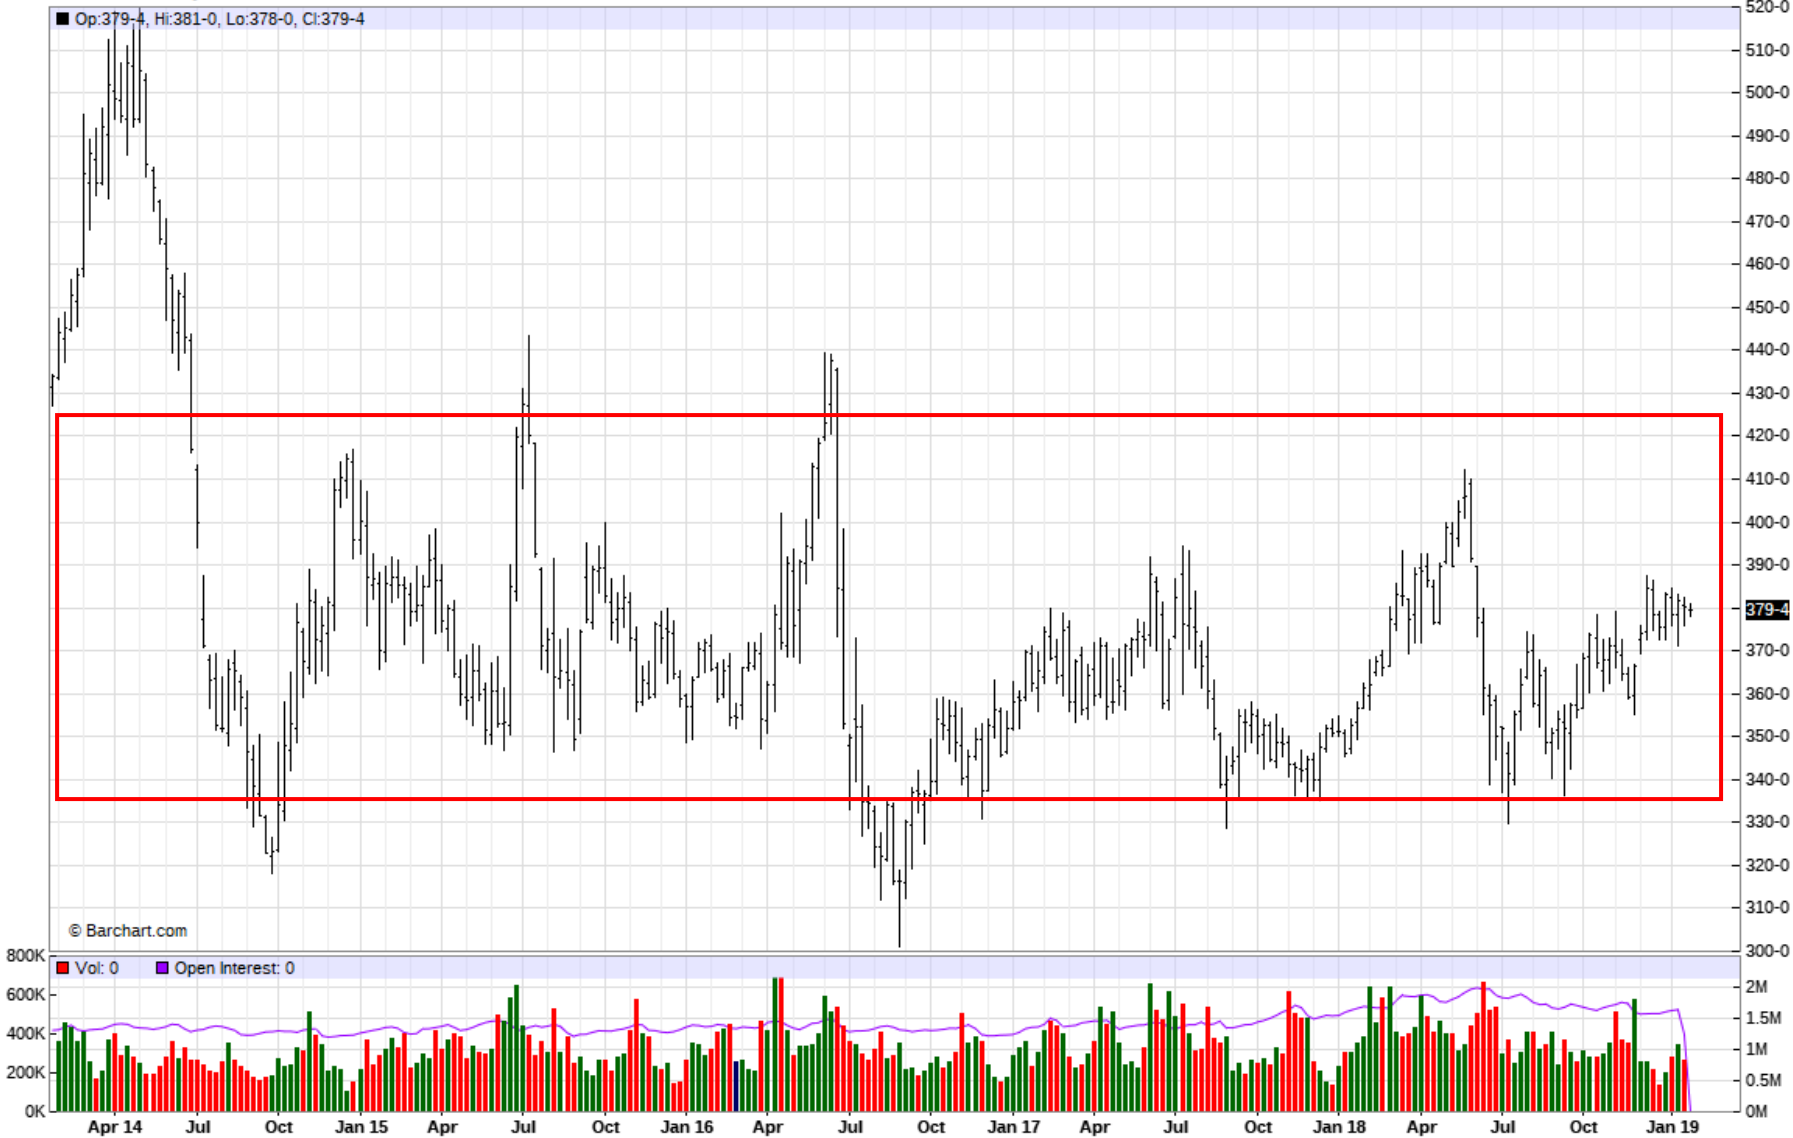

OCT 2018 Feeder Cattle Contract

GFV18 - Feeder Cattle - Daily OHLC Chart

OCT 2017 Feeder Cattle Contract

GFV17 - Feeder Cattle - Daily OHLC Chart

OCT 2016 Feeder Cattle Contract

GFV16 - Feeder Cattle - Daily OHLC Chart

DEC 2019 Wheat Contract

ZWZ19 - Wheat - Daily OHLC Chart

JUL 2019 Wheat Contract

ZWN19 - Wheat - Daily OHLC Chart

JUL 2018 Wheat Contract

ZWN18 - Wheat - Daily OHLC Chart

JUL 2017 Wheat Contract

ZWN17 - Wheat - Daily OHLC Chart

JUL 2016 Wheat Contract

ZWN16 - Wheat - Daily OHLC Chart

JUL 2015 Wheat Contract

ZWN15 - Wheat - Daily OHLC Chart

Weekly Corn Contract

ZC - Corn - Weekly Nearest OHLC Chart

Weekly Live Cattle Contract

LE - Live Cattle - Weekly Nearest OHLC Chart

Weekly Feeder Cattle Contract

GF - Feeder Cattle - Weekly Nearest OHLC Chart

APR 2019 Live Cattle Contract

LEJ19 - Live Cattle - Daily OHLC Chart

MAR 2019 Feeder Cattle Contract

GFH19 - Feeder Cattle - Daily OHLC Chart