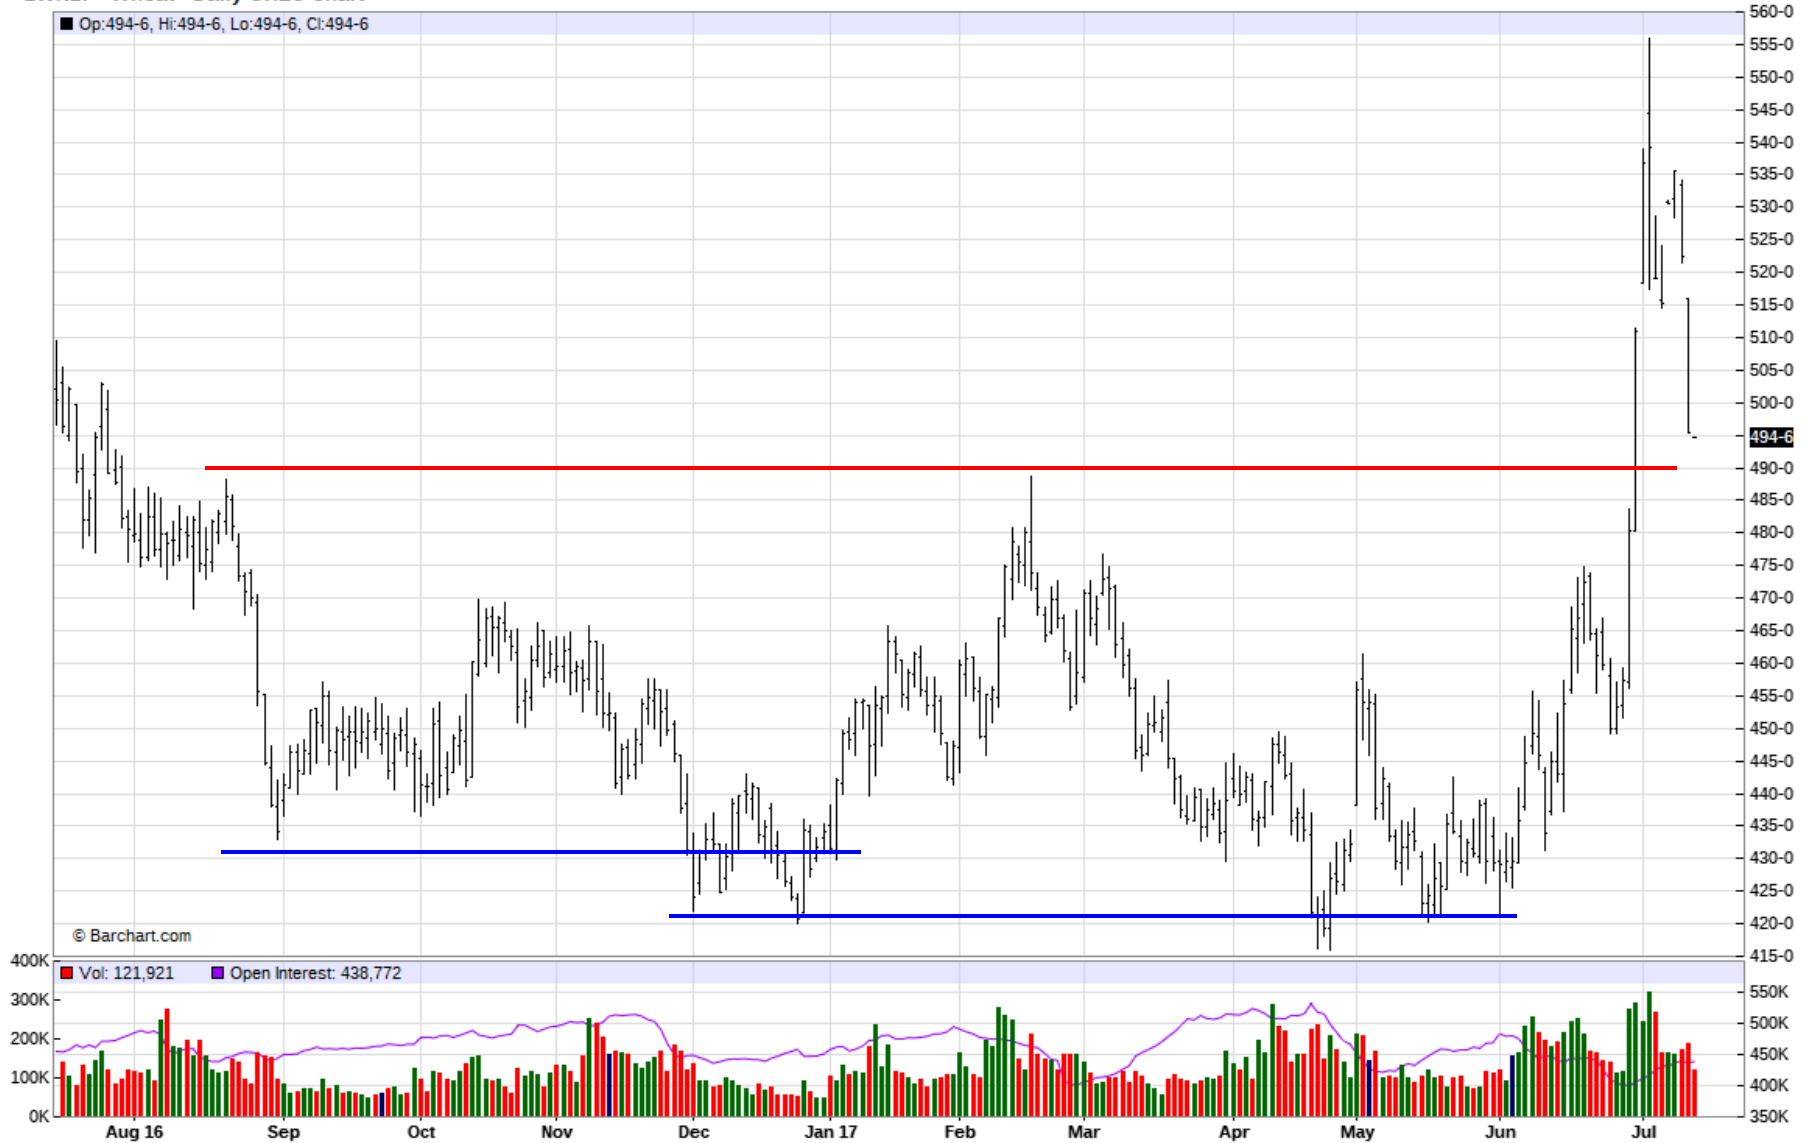

OCT 2018 Feeder Cattle Contract

GFV18 - Feeder Cattle - Daily OHLC Chart

OCT 2017 Feeder Cattle Contract

GFV17 - Feeder Cattle - Daily OHLC Chart

OCT 2016 Feeder Cattle Contract

GFV16 - Feeder Cattle - Daily OHLC Chart

DEC 2019 Wheat Contract

ZWZ19 - Wheat - Daily OHLC Chart

JUL 2019 Wheat Contract

ZWN19 - Wheat - Daily OHLC Chart

JUL 2018 Wheat Contract

ZWN18 - Wheat - Daily OHLC Chart

JUL 2017 Wheat Contract

ZWN17 - Wheat - Daily OHLC Chart

JUL 2016 Wheat Contract

ZWN16 - Wheat - Daily OHLC Chart

JUL 2015 Wheat Contract

ZWN15 - Wheat - Daily OHLC Chart

Weekly Corn Contract

ZC - Corn - Weekly Nearest OHLC Chart

Weekly Live Cattle Contract

LE - Live Cattle - Weekly Nearest OHLC Chart

Weekly Feeder Cattle Contract

GF - Feeder Cattle - Weekly Nearest OHLC Chart

APR 2019 Live Cattle Contract

LEJ19 - Live Cattle - Daily OHLC Chart

MAR 2019 Feeder Cattle Contract

GFH19 - Feeder Cattle - Daily OHLC Chart