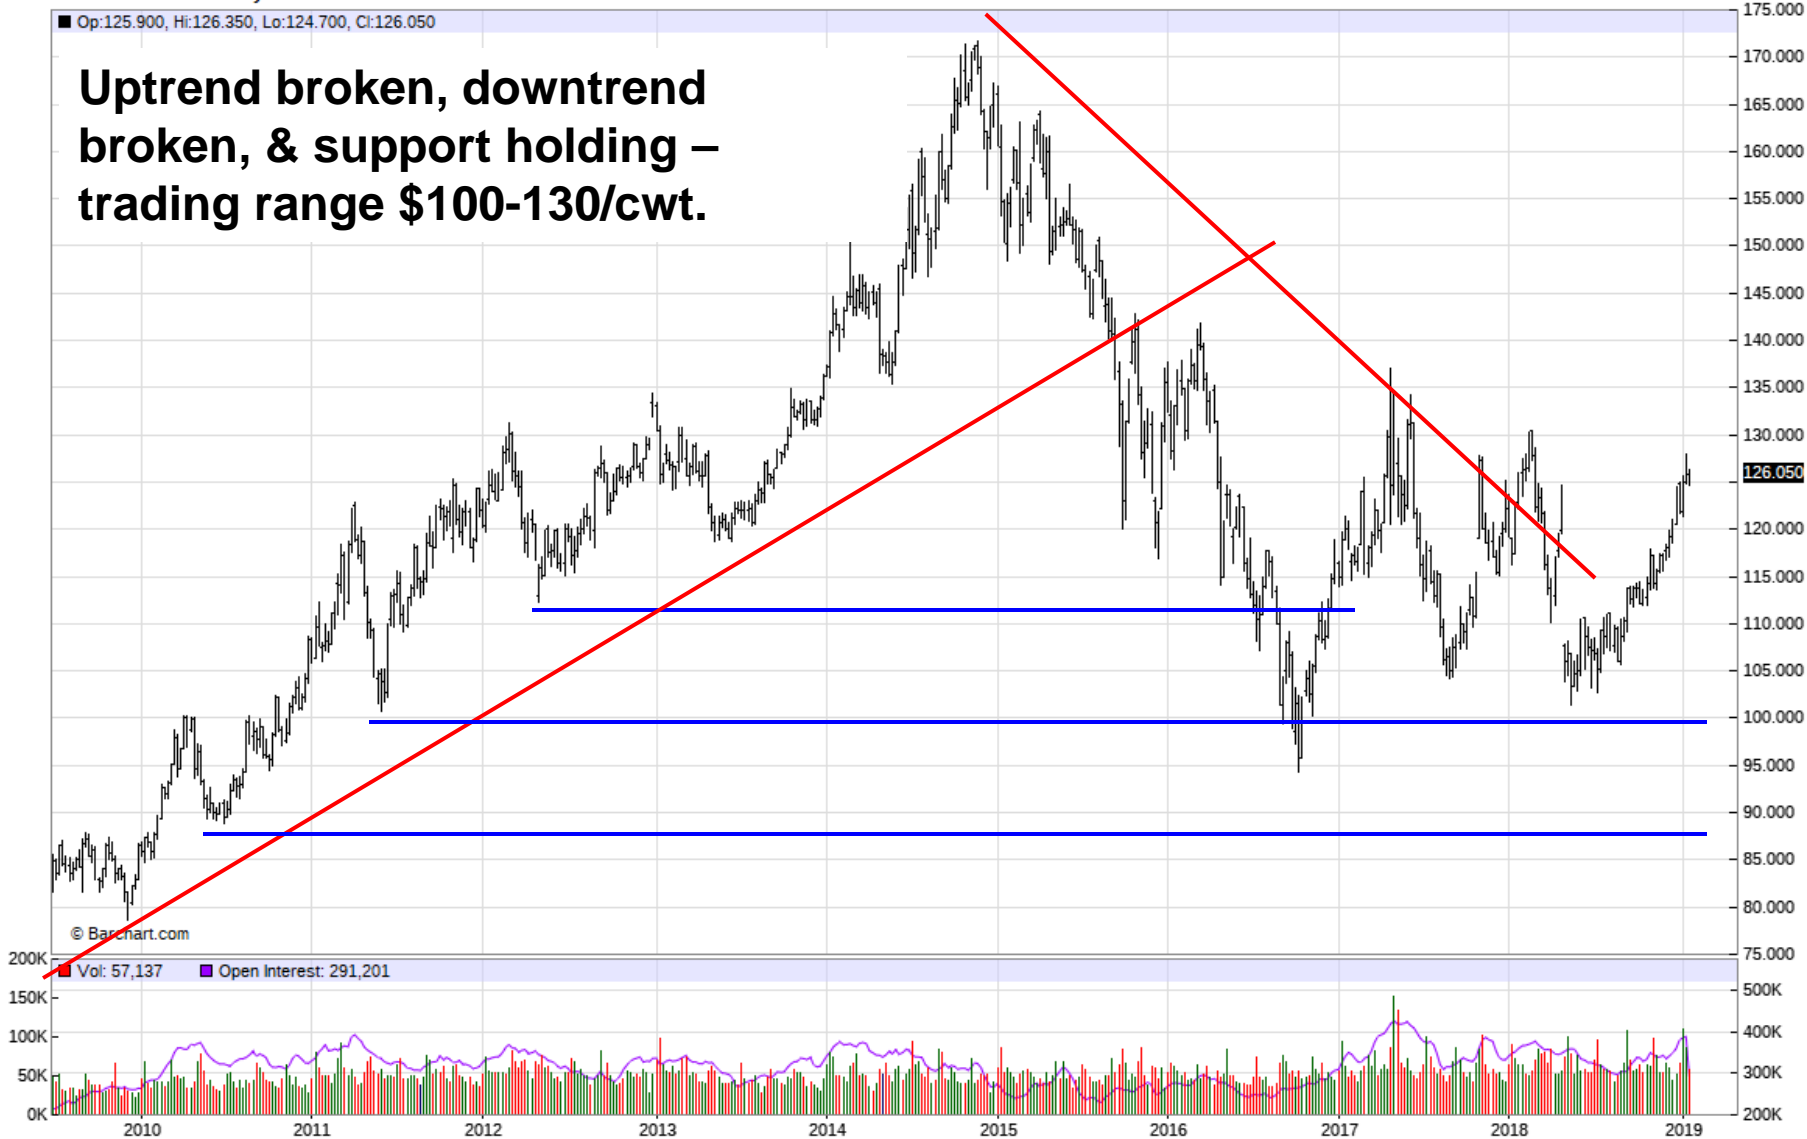

DEC 2019 Wheat Contract

ZWZ19 - Wheat - Daily OHLC Chart

JUL 2019 Wheat Contract

ZWN19 - Wheat - Daily OHLC Chart

JUL 2018 Wheat Contract

ZWN18 - Wheat - Daily OHLC Chart

JUL 2017 Wheat Contract

ZWN17 - Wheat - Daily OHLC Chart

JUL 2016 Wheat Contract

ZWN16 - Wheat - Daily OHLC Chart

JUL 2015 Wheat Contract

ZWN15 - Wheat - Daily OHLC Chart

Weekly Corn Contract

ZC - Corn - Weekly Nearest OHLC Chart

Weekly Live Cattle Contract

LE - Live Cattle - Weekly Nearest OHLC Chart

Weekly Feeder Cattle Contract

GF - Feeder Cattle - Weekly Nearest OHLC Chart

APR 2019 Live Cattle Contract

LEJ19 - Live Cattle - Daily OHLC Chart

MAR 2019 Feeder Cattle Contract

GFH19 - Feeder Cattle - Daily OHLC Chart