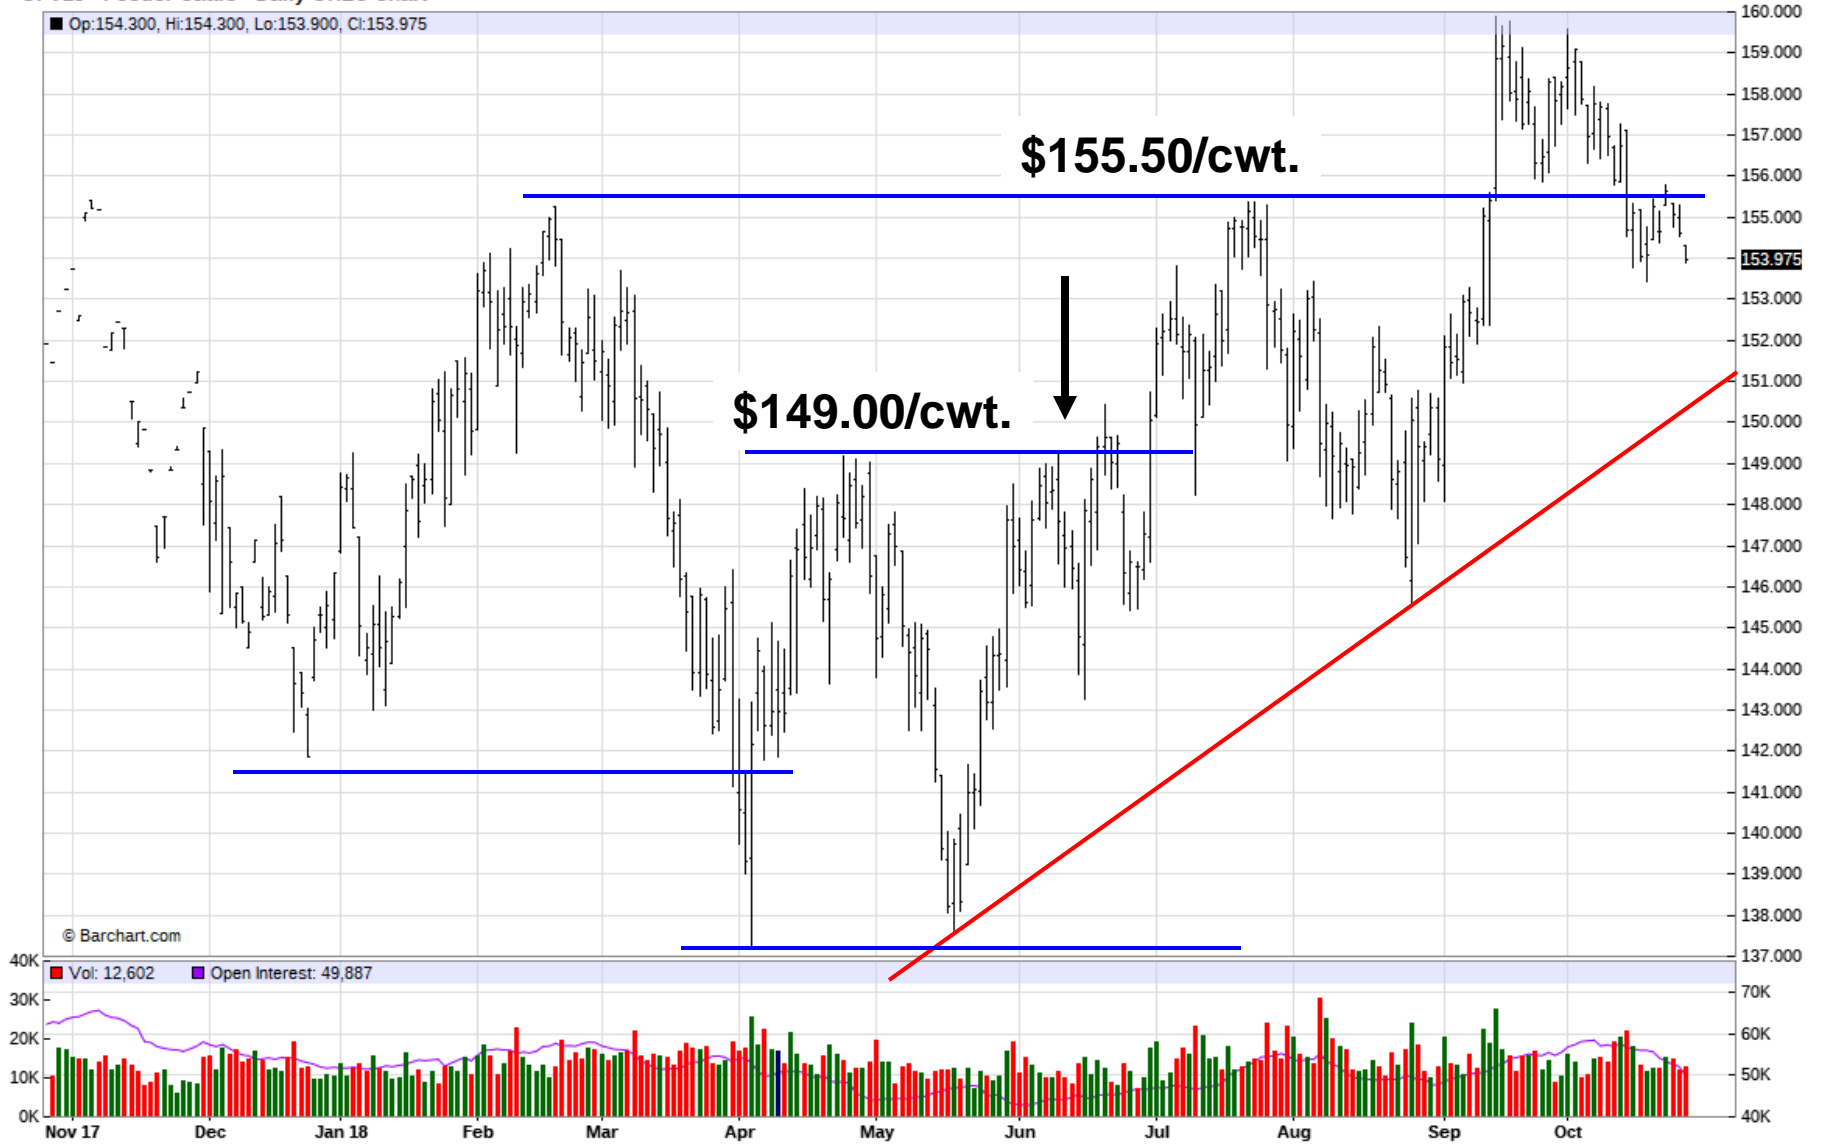

OCT 2018 Feeder Cattle Contract

GFV18 - Feeder Cattle - Daily OHLC Chart

OCT 2017 Feeder Cattle Contract

GFV17 - Feeder Cattle - Daily OHLC Chart

OCT 2016 Feeder Cattle Contract

GFV16 - Feeder Cattle - Daily OHLC Chart

DEC 2019 Wheat Contract

ZWZ19 - Wheat - Daily OHLC Chart

JUL 2019 Wheat Contract

ZWN19 - Wheat - Daily OHLC Chart

JUL 2018 Wheat Contract

ZWN18 - Wheat - Daily OHLC Chart

JUL 2017 Wheat Contract

ZWN17 - Wheat - Daily OHLC Chart

JUL 2016 Wheat Contract

ZWN16 - Wheat - Daily OHLC Chart

JUL 2015 Wheat Contract

ZWN15 - Wheat - Daily OHLC Chart

Weekly Corn Contract

ZC - Corn - Weekly Nearest OHLC Chart

Weekly Live Cattle Contract

LE - Live Cattle - Weekly Nearest OHLC Chart